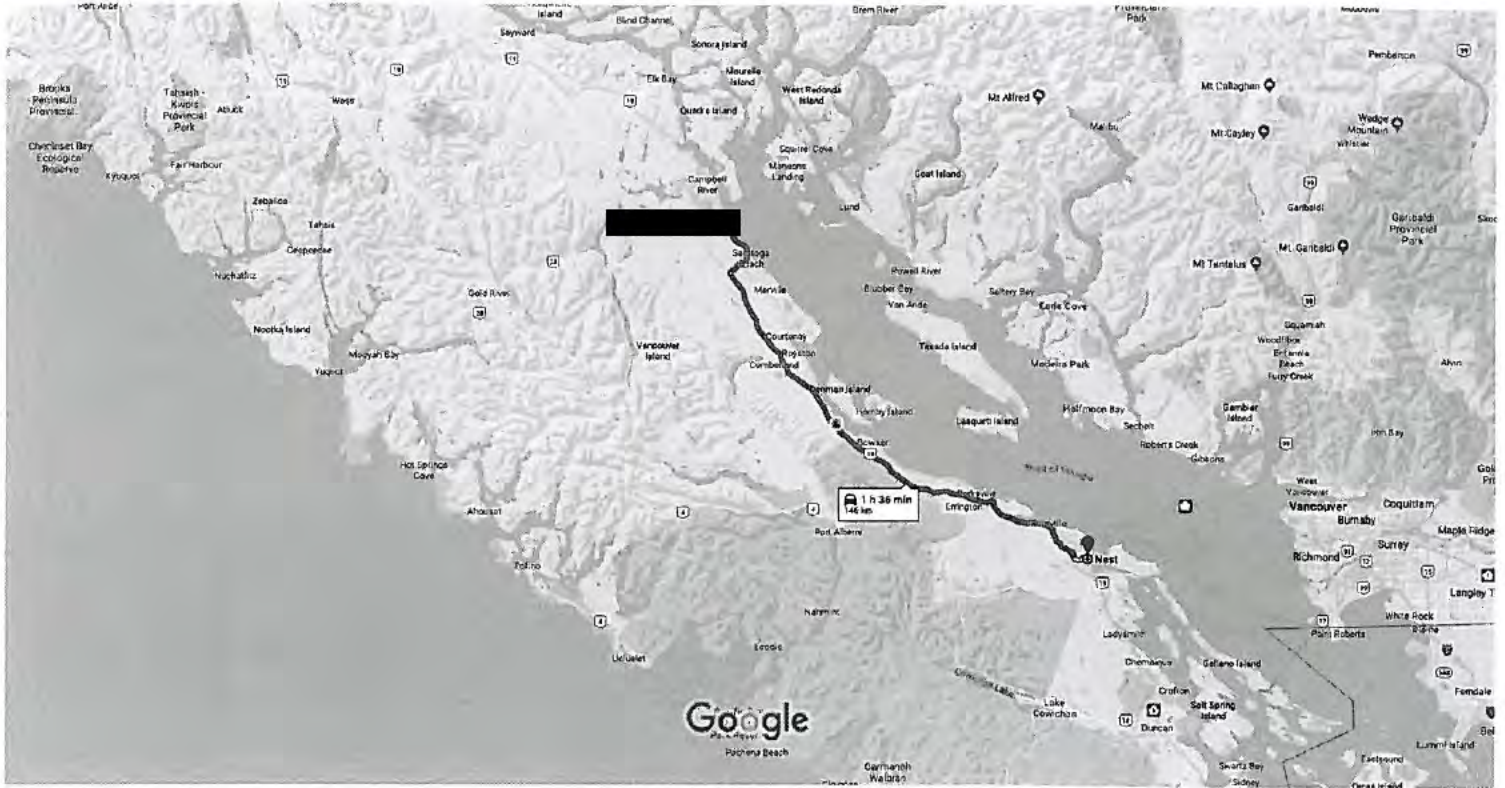

Google Maps

BC V9R 5G9

to Nest, 77 Skinner St, Nanaimo, Drive 146 km, 1 h 36 min

Map data ©2019 Google 20 km

via BC-19 S

Fastest route, the usual traffic

1 h 36 min

146 km

$\times 2 = 292 \text{ km}$