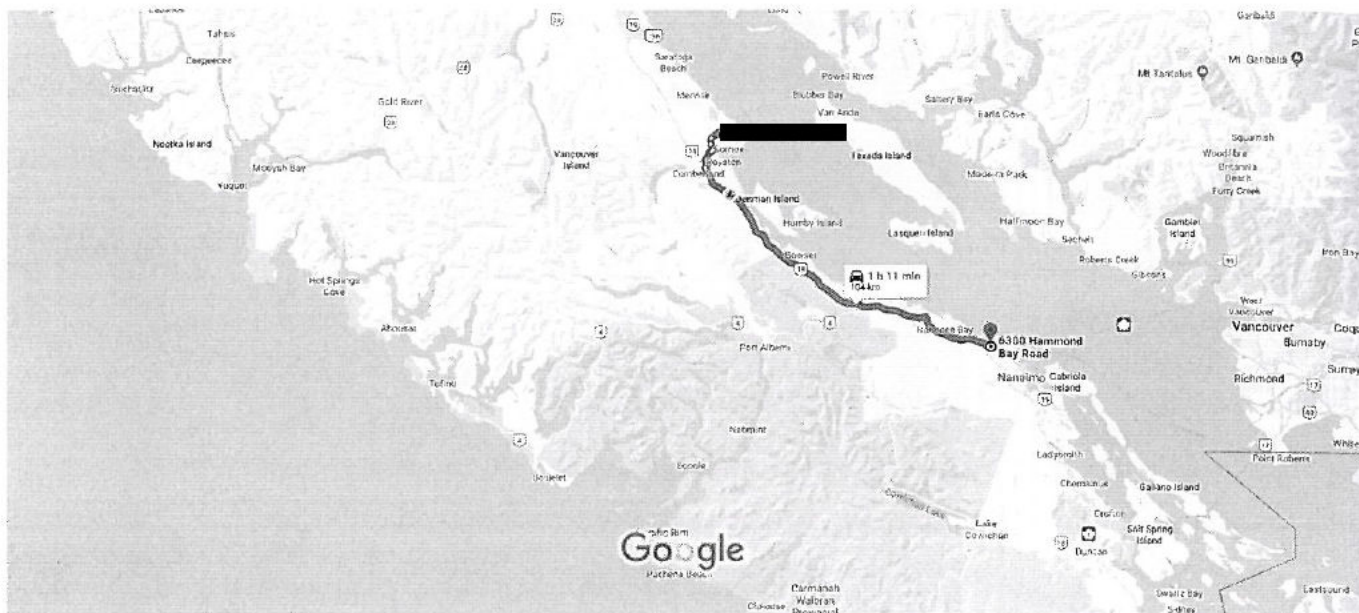

Google Maps

Drive 104 km, 1 h 11 min
to 6300 Hammond Bay Rd, Nanaimo, BC V9T 6N2

Map data ©2018 Google 20 km

via BC-19 S

1 h 11 min

Fastest route, the usual traffic

104 km