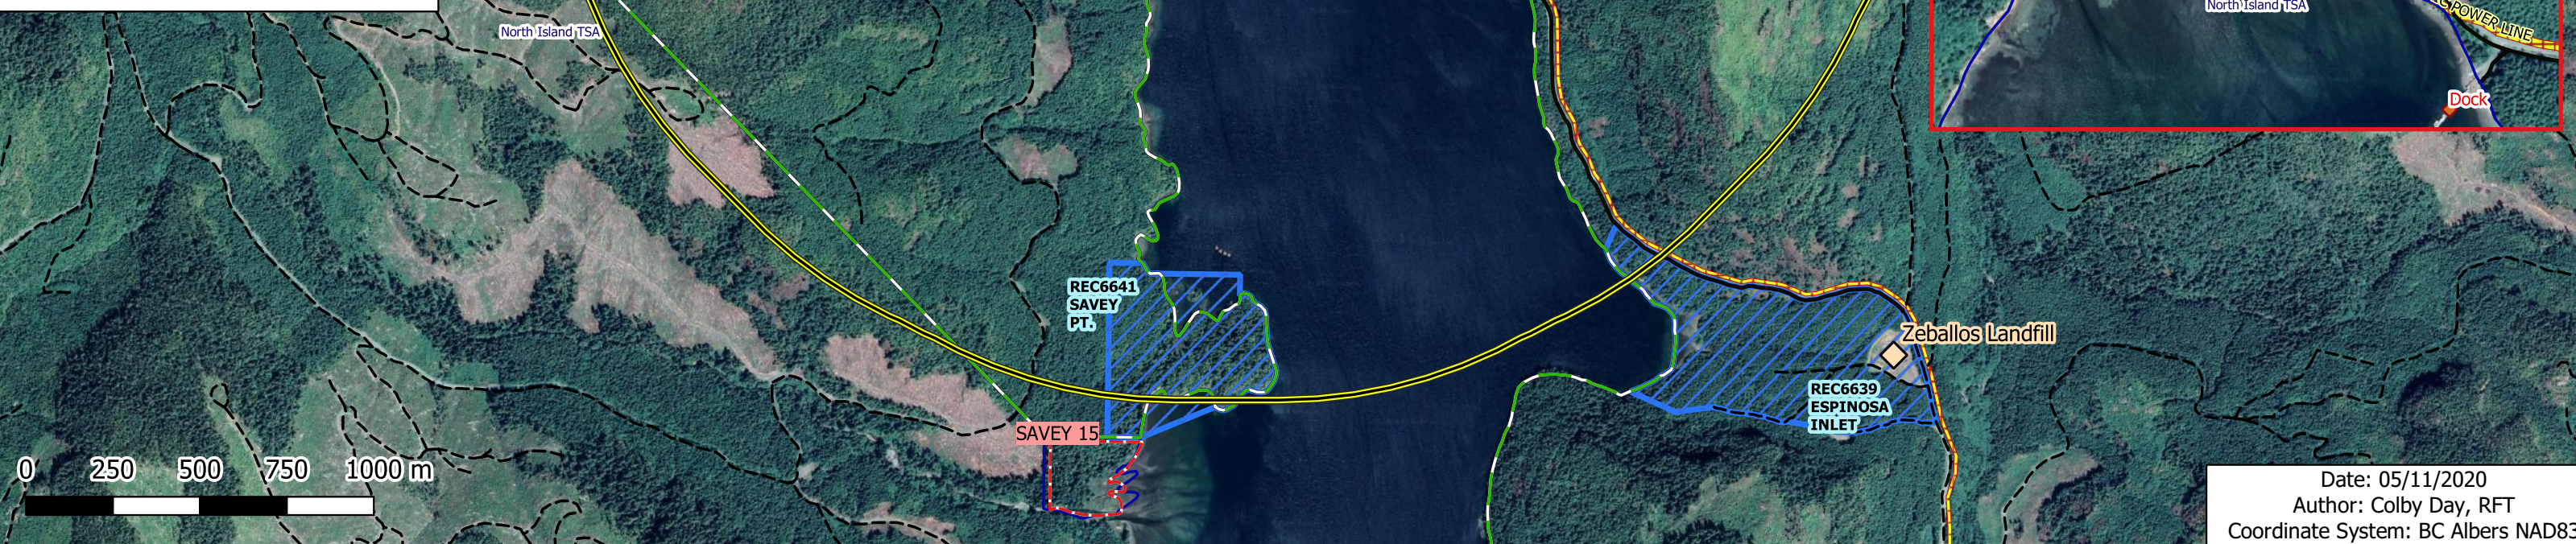

Nuchatlaht Community Wildfire Protection Plan Area of Interest

Scale: 1:17500
 Strathcona Regional District
 Electoral Area A
 Nuchatlaht Reserve

Legend

- Heli Staging Sites
- Zeballos Landfill
- Access_Roads
- Resource Roads
- Crown Tenure - Utilities
- CWPP AOI
- Tree Farm Licence
- North Island TSA
- Electoral Area
- Regional District
- Municipality
- Indian Reserves
- Recreation Polygon
- Lakes
- Major Rivers
- Wetlands
- Google Satellite

Date: 05/11/2020
 Author: Colby Day, RFT
 Coordinate System: BC Albers NAD83