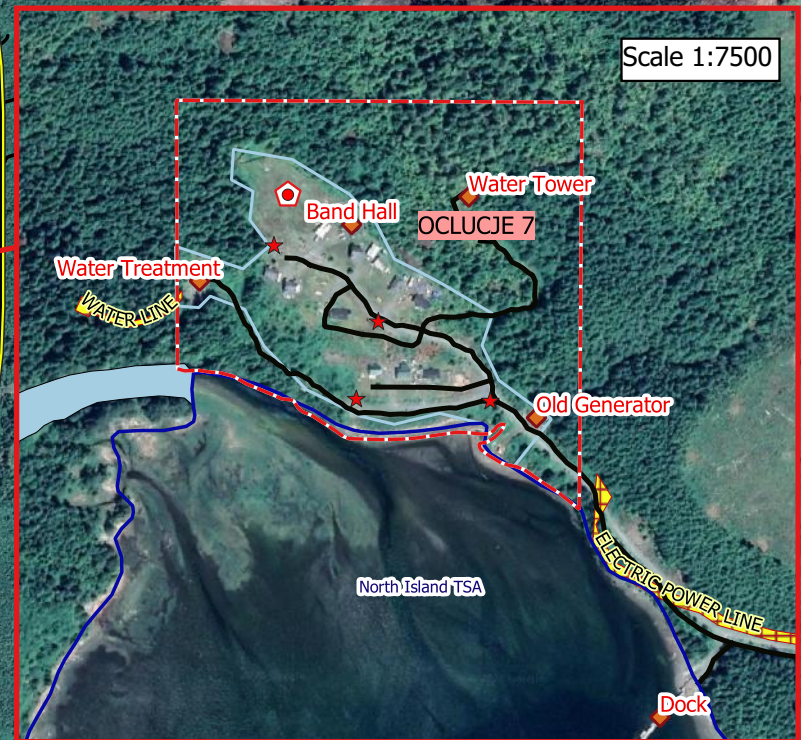

Nuchatlaht Community Wildfire Protection Plan Area of Interest

Scale: 1:17500
 Strathcona Regional District
 Electoral Area A
 Nuchatlaht Reserve

Legend

- Heli Staging Sites
- Zeballos Landfill
- Access_Roads
- Resource Roads
- Crown Tenure - Utilities
- CWPP AOI
- Tree Farm Licence
- North Island TSA
- Electoral Area
- Regional District
- Municipality
- Indian Reserves
- Recreation Polygon
- Lakes
- Major Rivers
- Wetlands
- Google Satellite

Date: 05/11/2020
 Author: Colby Day, RFT
 Coordinate System: BC Albers NAD83