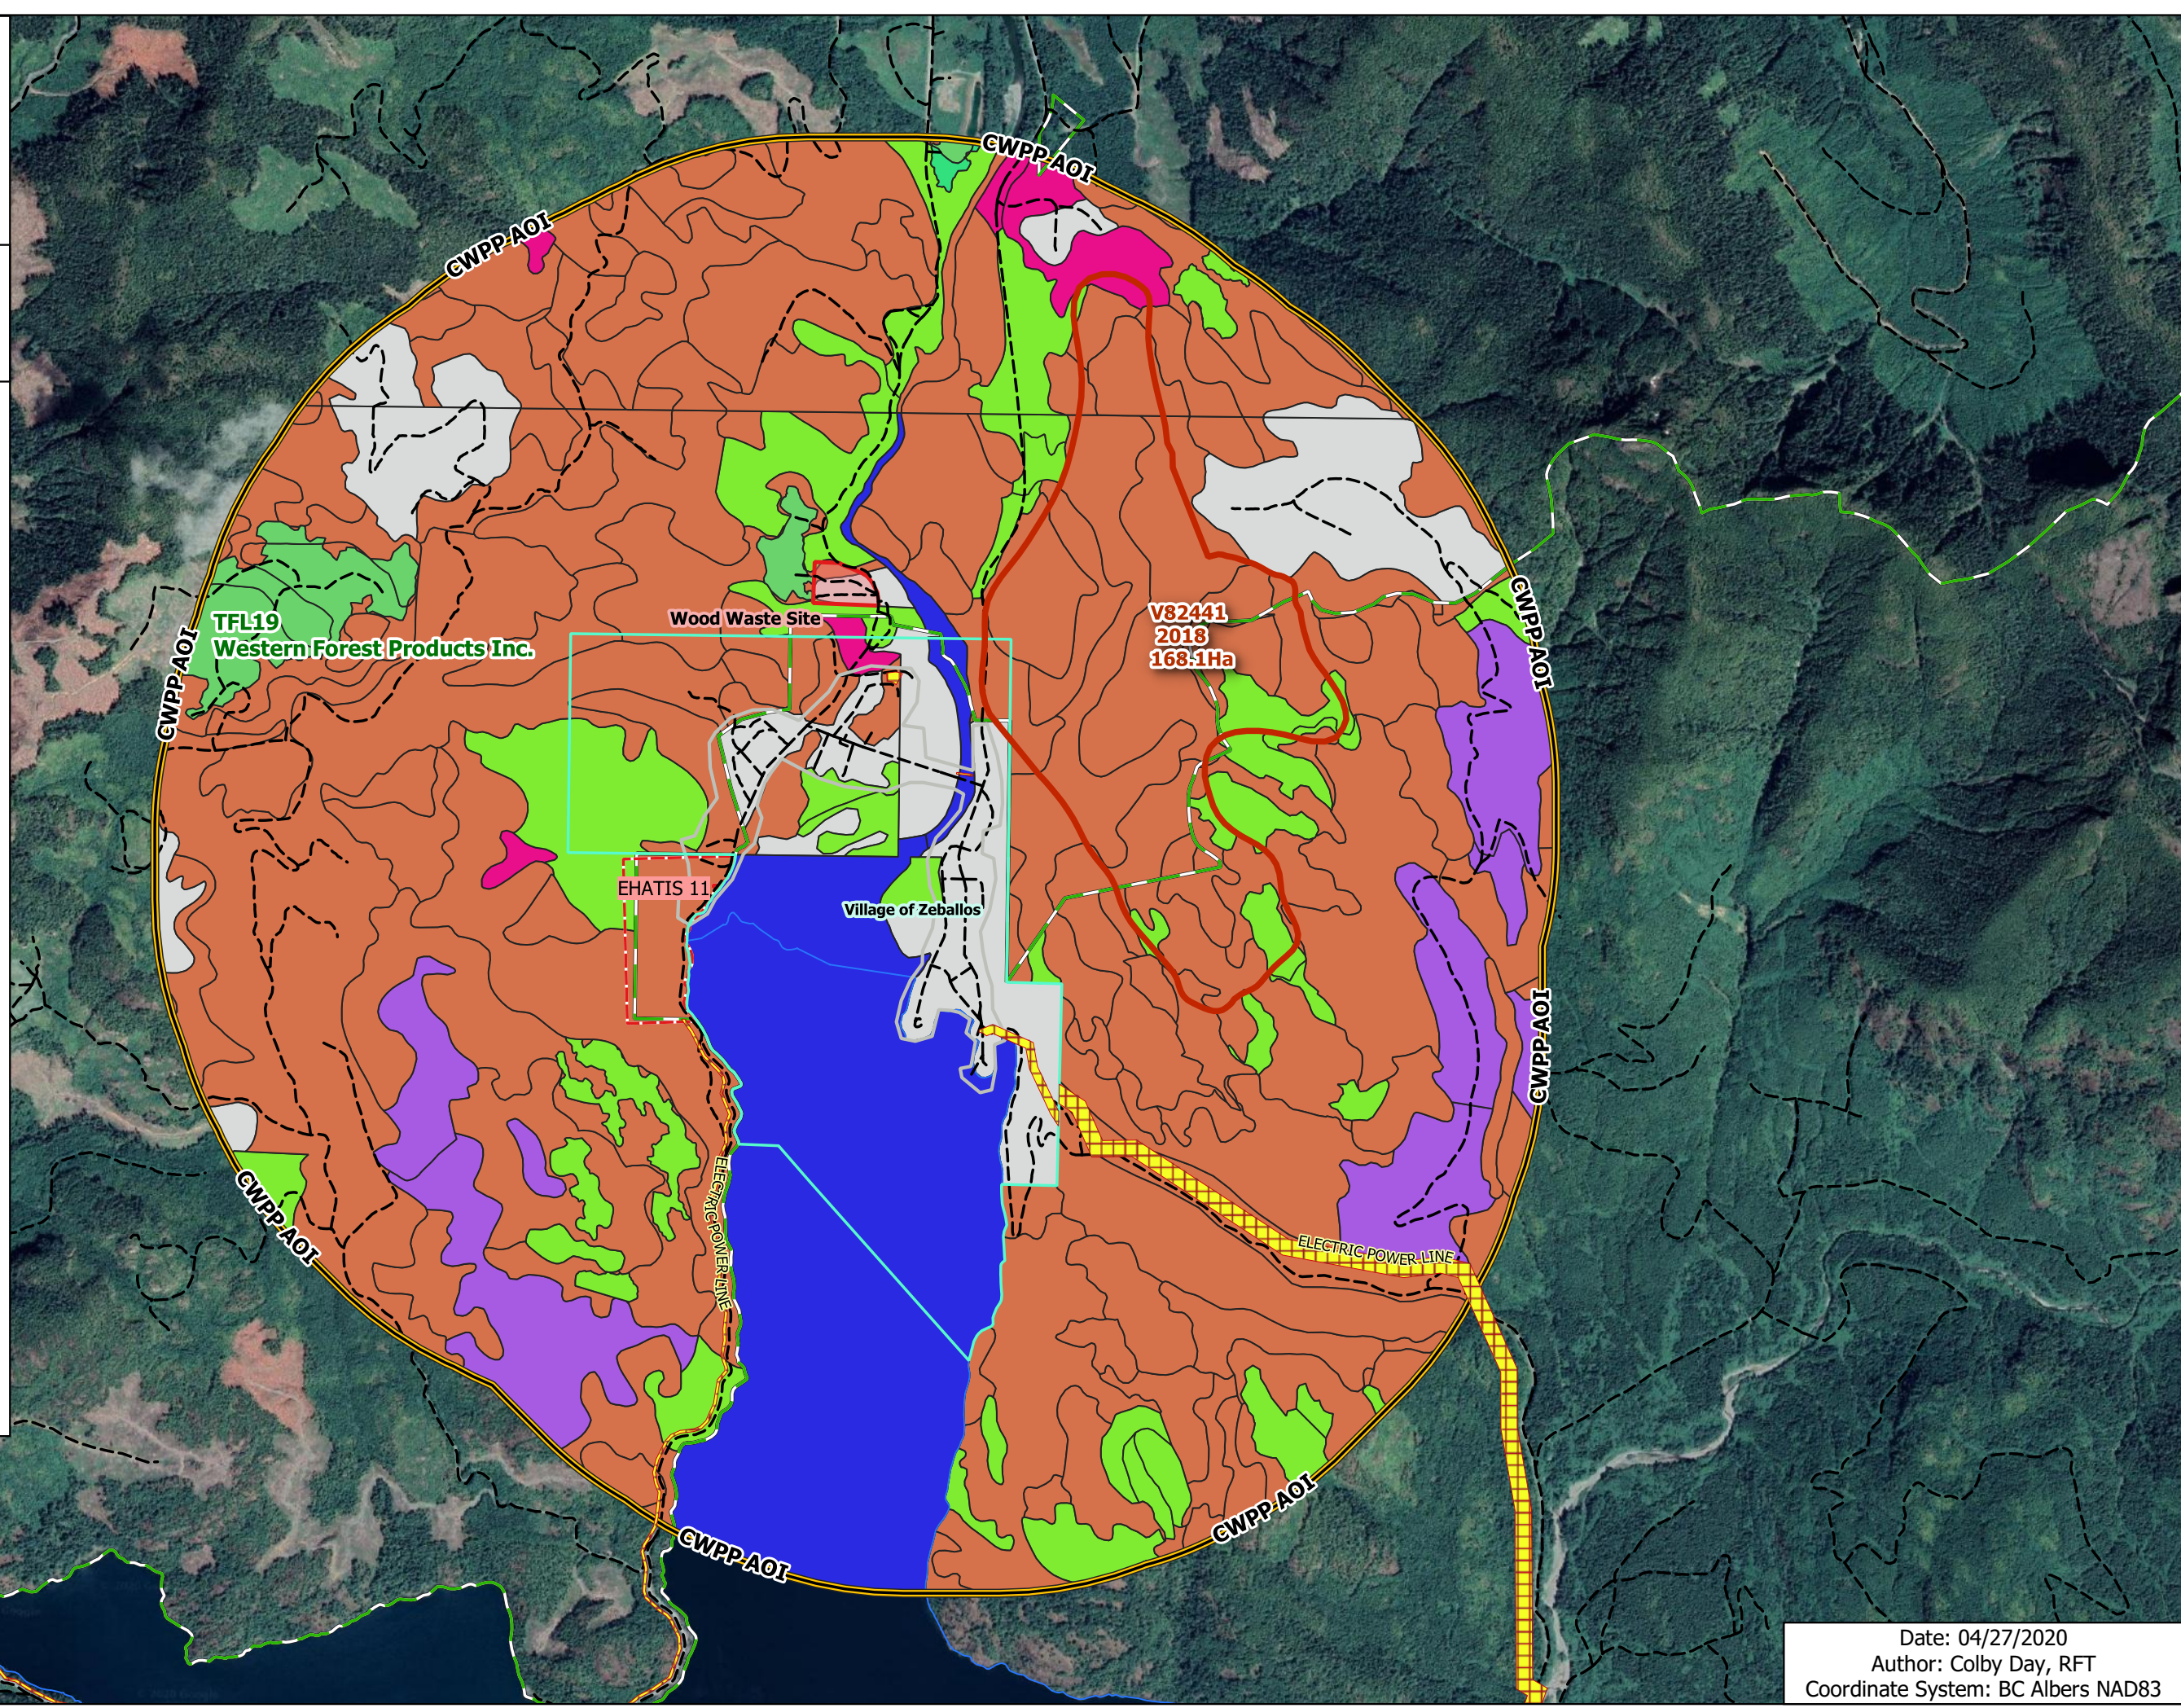

**Zeballos Community Wildfire  
Protection Plan  
Existing Fuel Types**

Scale: 1:22500  
Strathcona Regional District  
Village of Zeballos  
Electoral Area A

**Legend**

- Crown Tenure - Utilities
- Digital Road Atlas
- CWPP AOI
- Indian Reserves
- Tree Farm Licence
- Special Use Permit
- Historical Fires
- Zeballos Urban Interface

**Fuel Type Existing**

- C-1
- C-2
- C-3
- C-5
- C-7
- D-1/2
- M-1/2
- N
- O-1a/b
- S-1
- S-2
- S-3
- W
- Google Satellite

0 250 500 750 1000 m