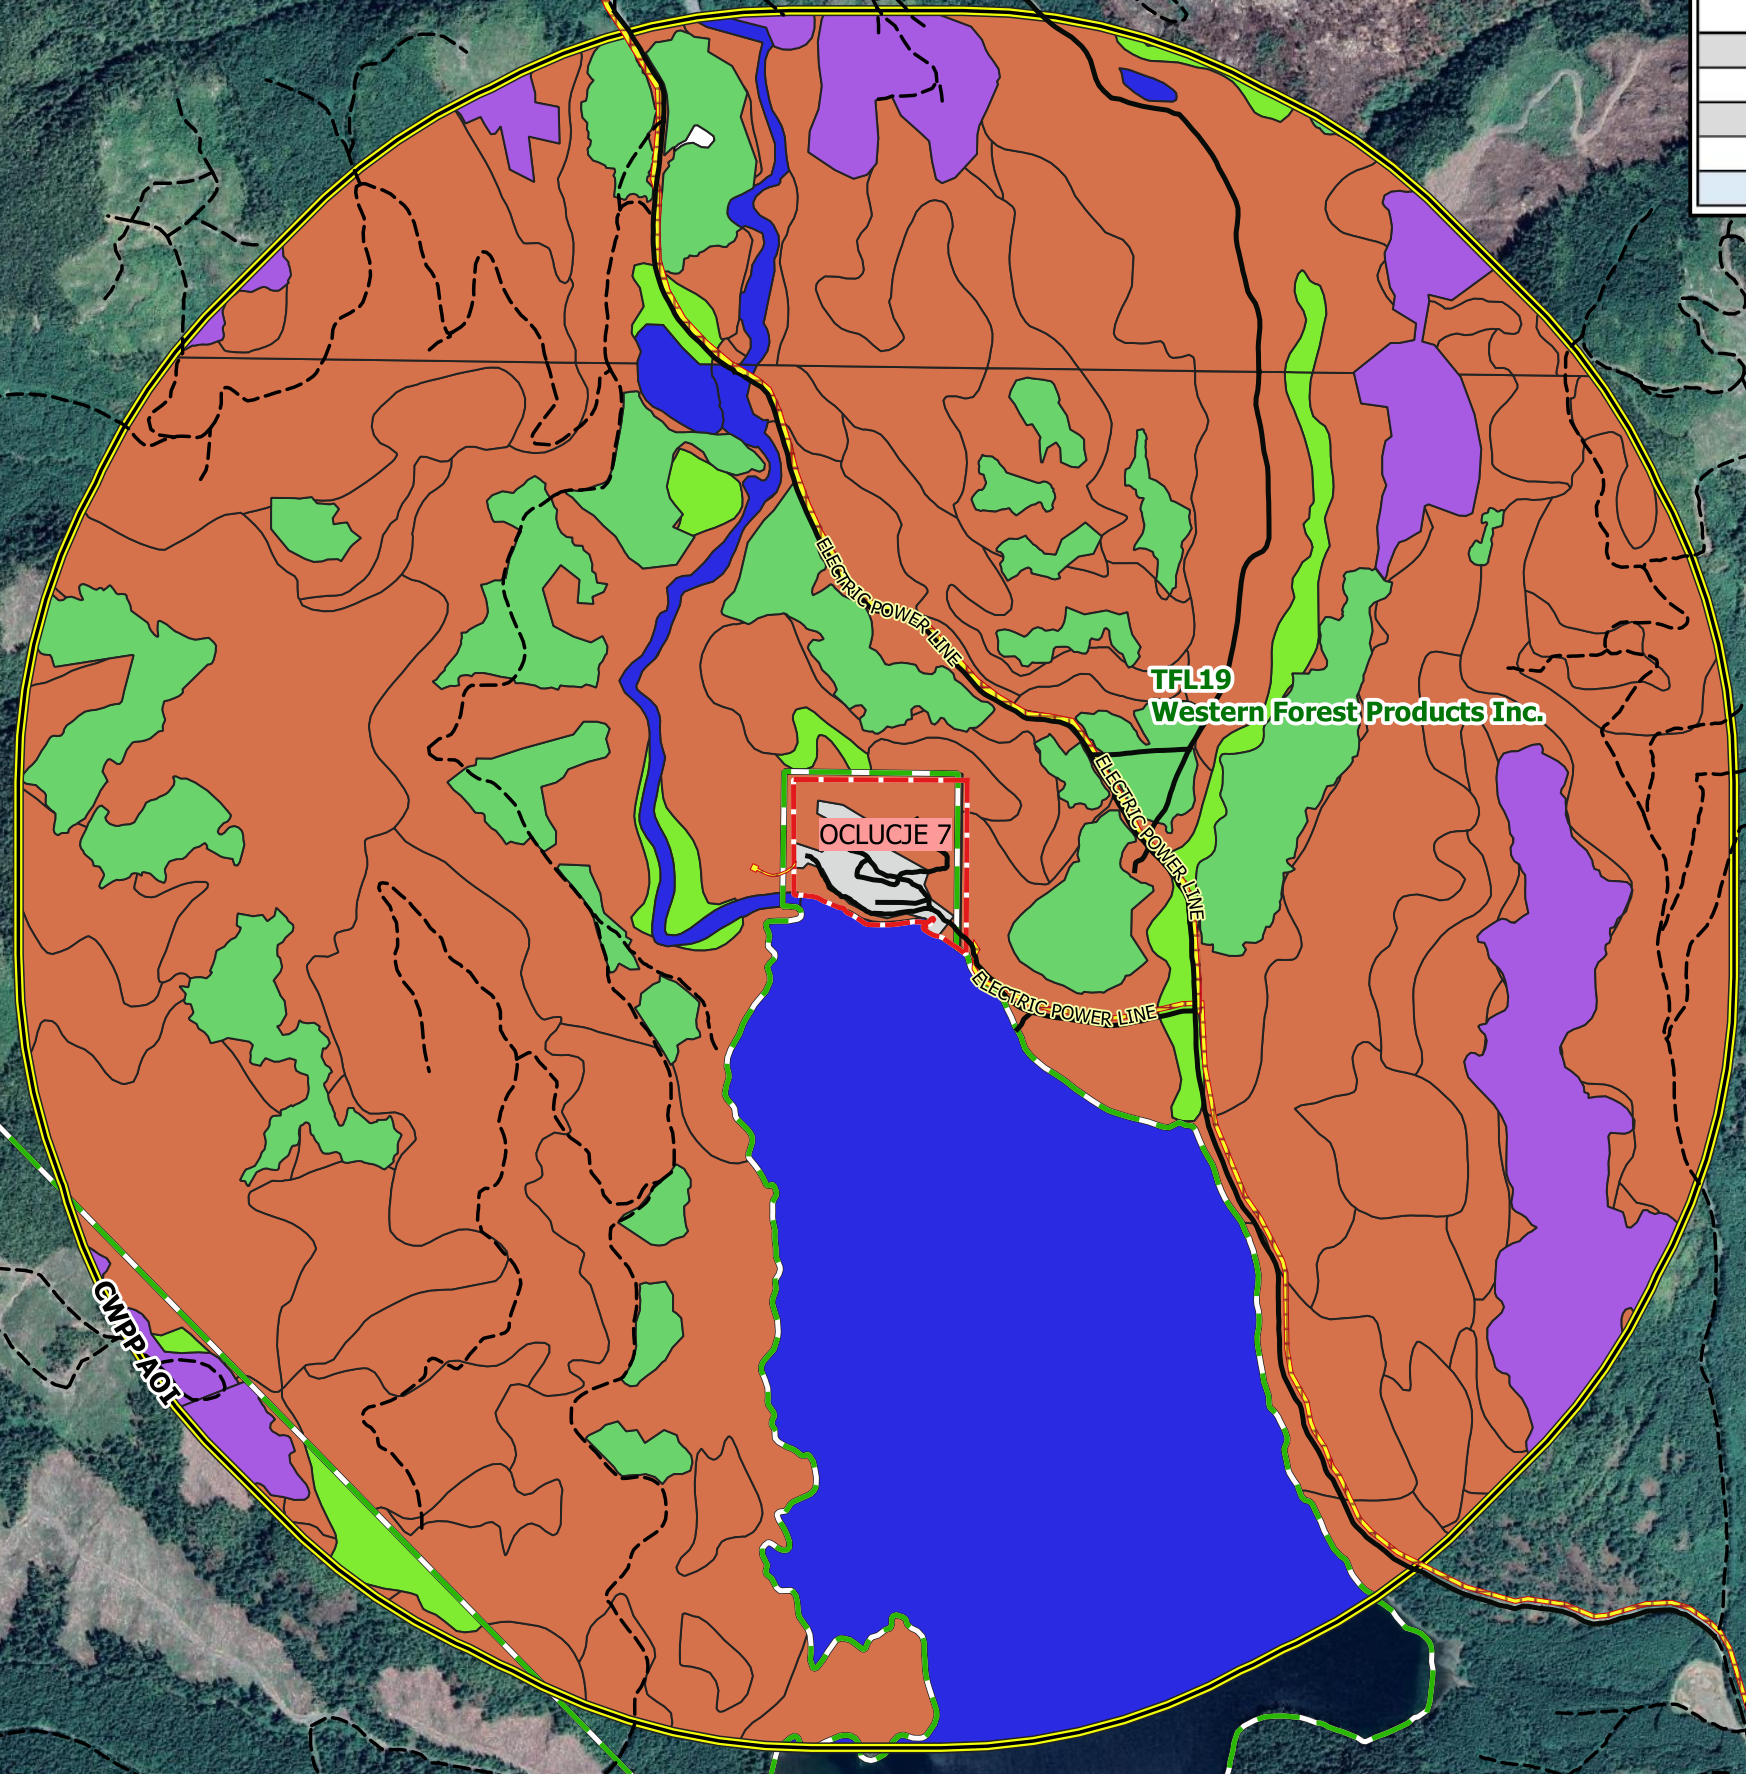

**Nuchatlaht Community Wildfire
Protection Plan
Updated Fuel Type Map**

Scale: 1:17,500
Strathcona Regional District
Electoral Area A
Nuchatlaht Reserve

Legend

- Indian Reserves
- Tree Farm Licence
- CWPP AOI
- Crown Tenure - Utilities
- Access_Roads
- Resource Roads
- Fuel Type Updated**
- C-3
- C-5
- D-1/2
- M-1/2
- N
- O-1a/b
- S-3
- W
- Google Satellite

Nuchatlaht Updated Fuel Type Summary	
Updated Fuel Type	Area (ha)
C-3	76
C-5	857
D-1/2	29
N	5
S-3	122
W	197
Total:	1,286

Date: 04/21/2020
Author: Colby Day, RFT
Coordinate System: BC Albers NAD83