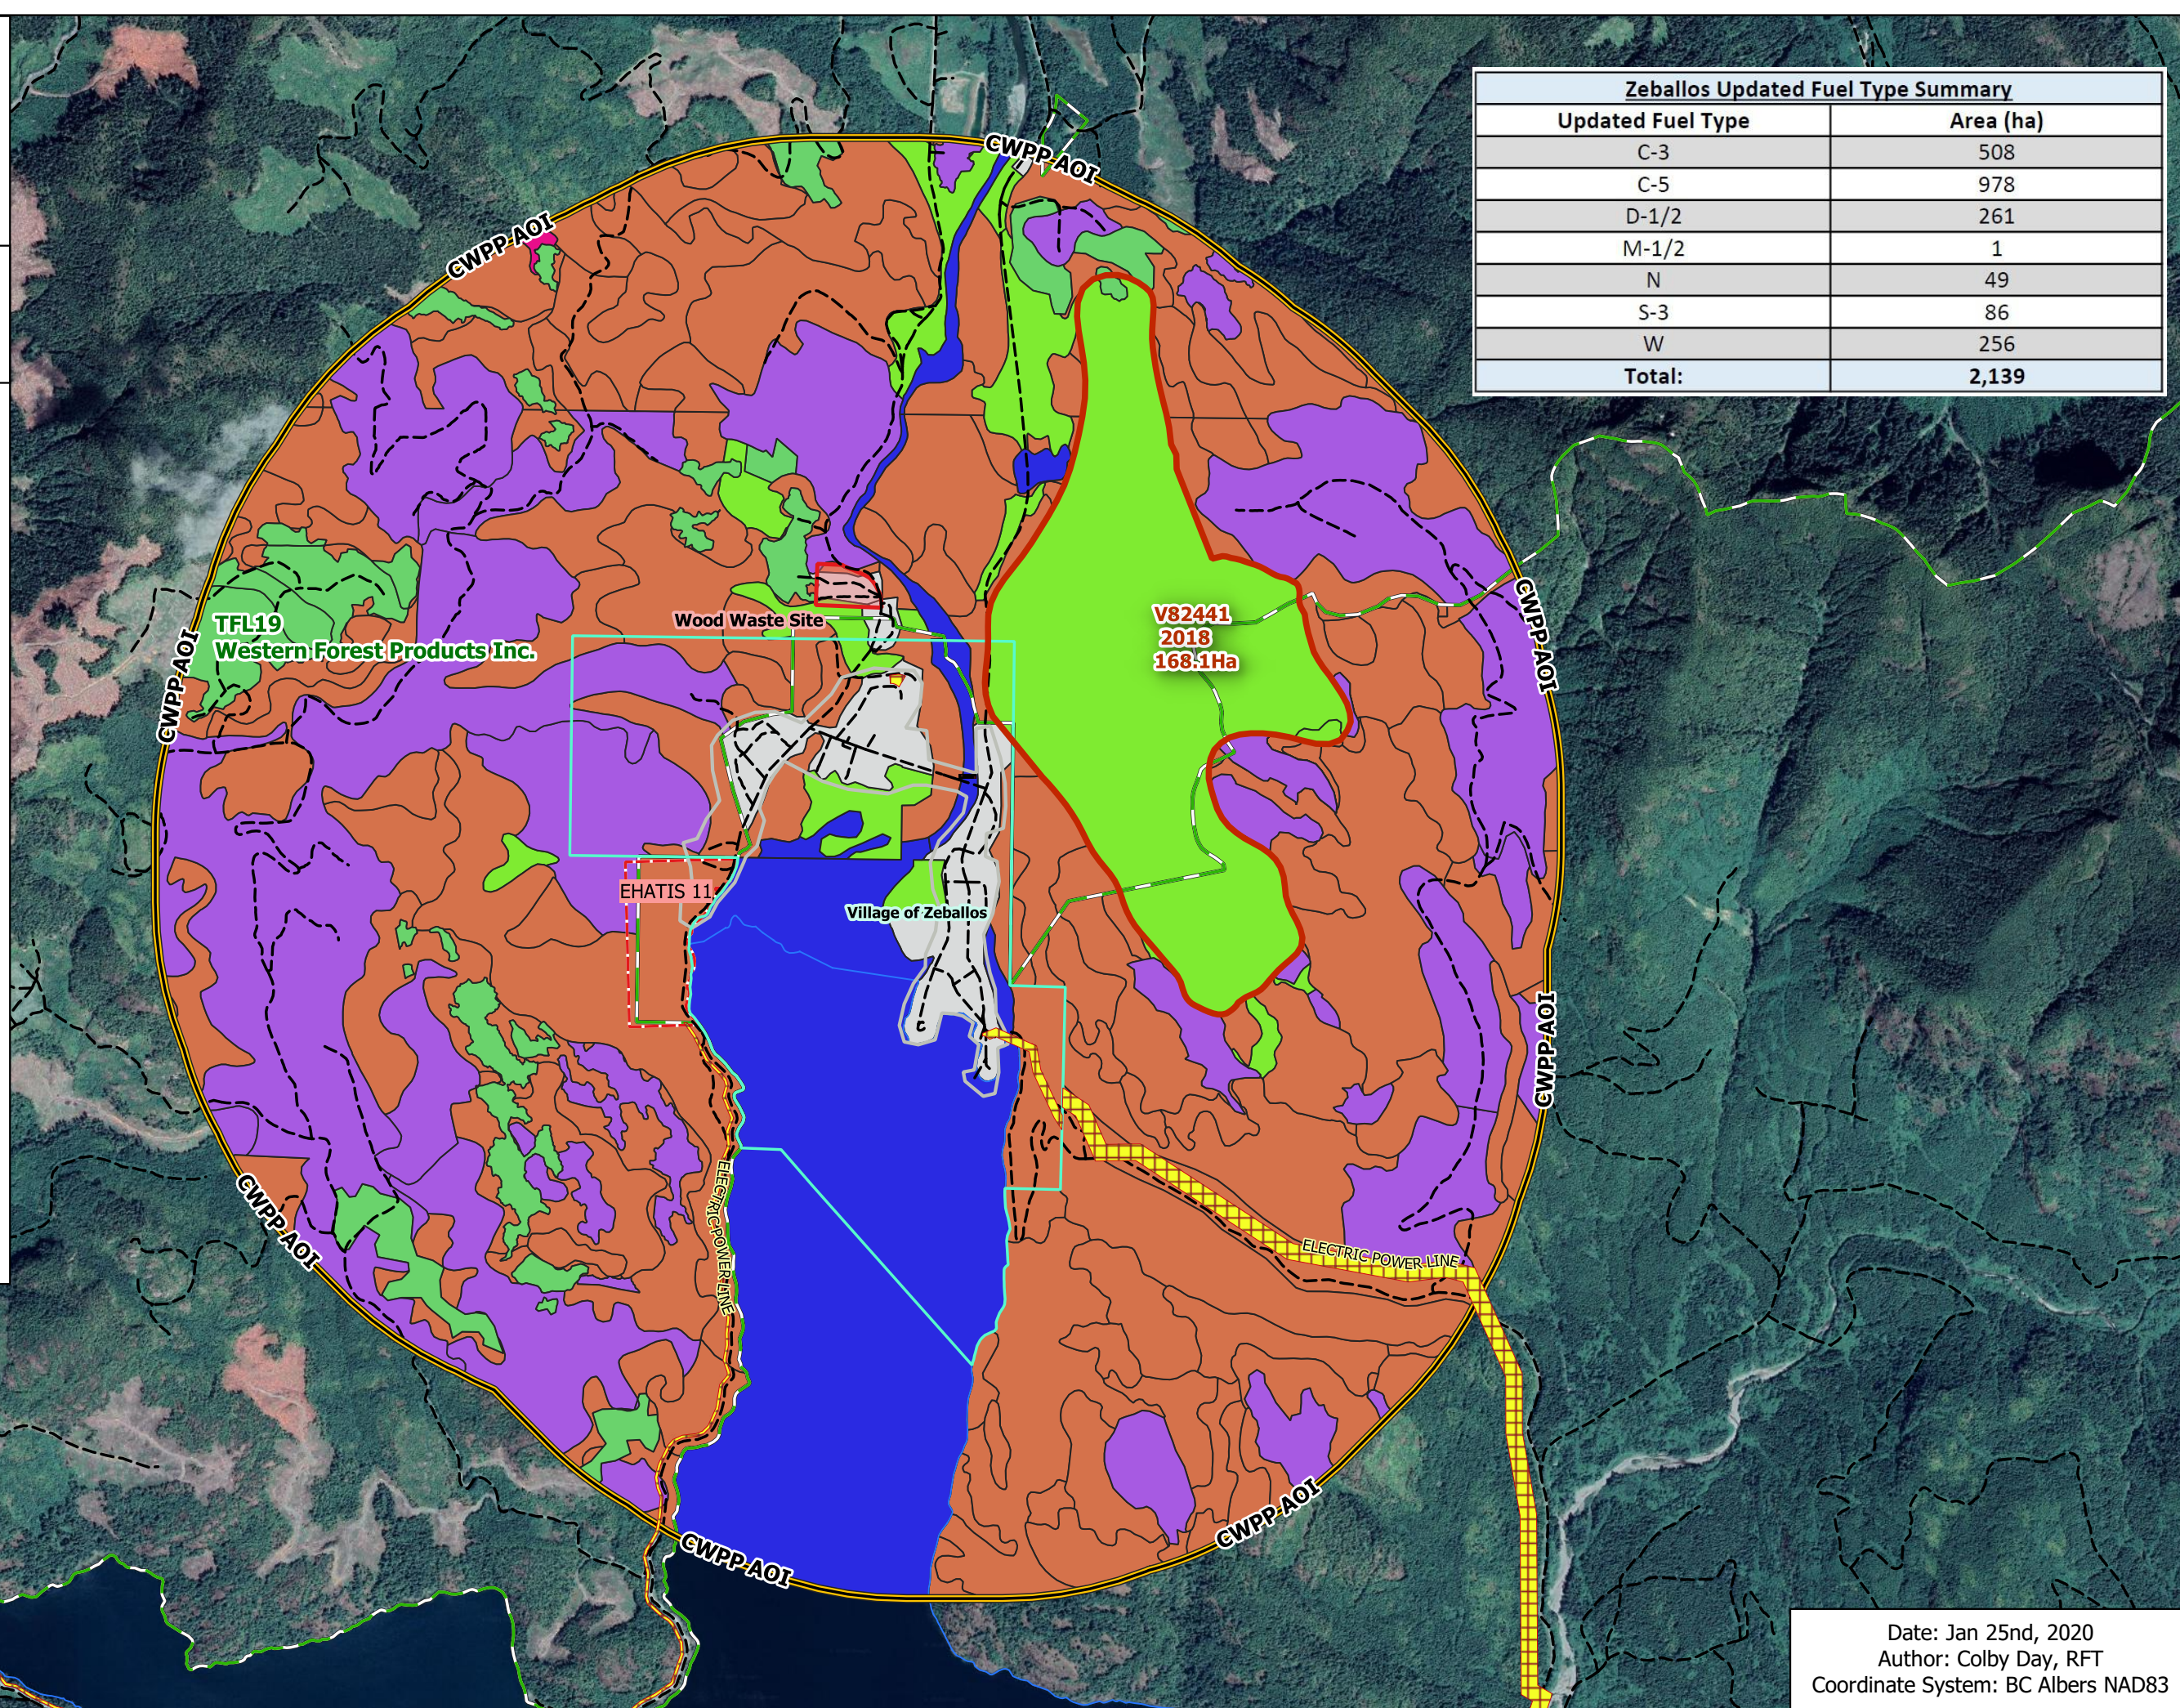

**Zeballos Community Wildfire
Protection Plan
Updated Fuel Types**

Scale: 1:22500
Strathcona Regional District
Village of Zeballos
Electoral Area A

Legend

- Crown Tenure - Utilities
- Digital Road Atlas
- CWPP AOI
- Special Use Permit
- Historical Fires
- Indian Reserves
- Tree Farm Licence
- Municipality
- Zeballos Urban Interface
- Fuel Type Updated**
- C-3
- C-5
- D-1/2
- M-1/2
- N
- O-1a/b
- S-3
- W
- Google Satellite

Zeballos Updated Fuel Type Summary	
Updated Fuel Type	Area (ha)
C-3	508
C-5	978
D-1/2	261
M-1/2	1
N	49
S-3	86
W	256
Total:	2,139

0 250 500 750 1000 m

Date: Jan 25nd, 2020
Author: Colby Day, RFT
Coordinate System: BC Albers NAD83