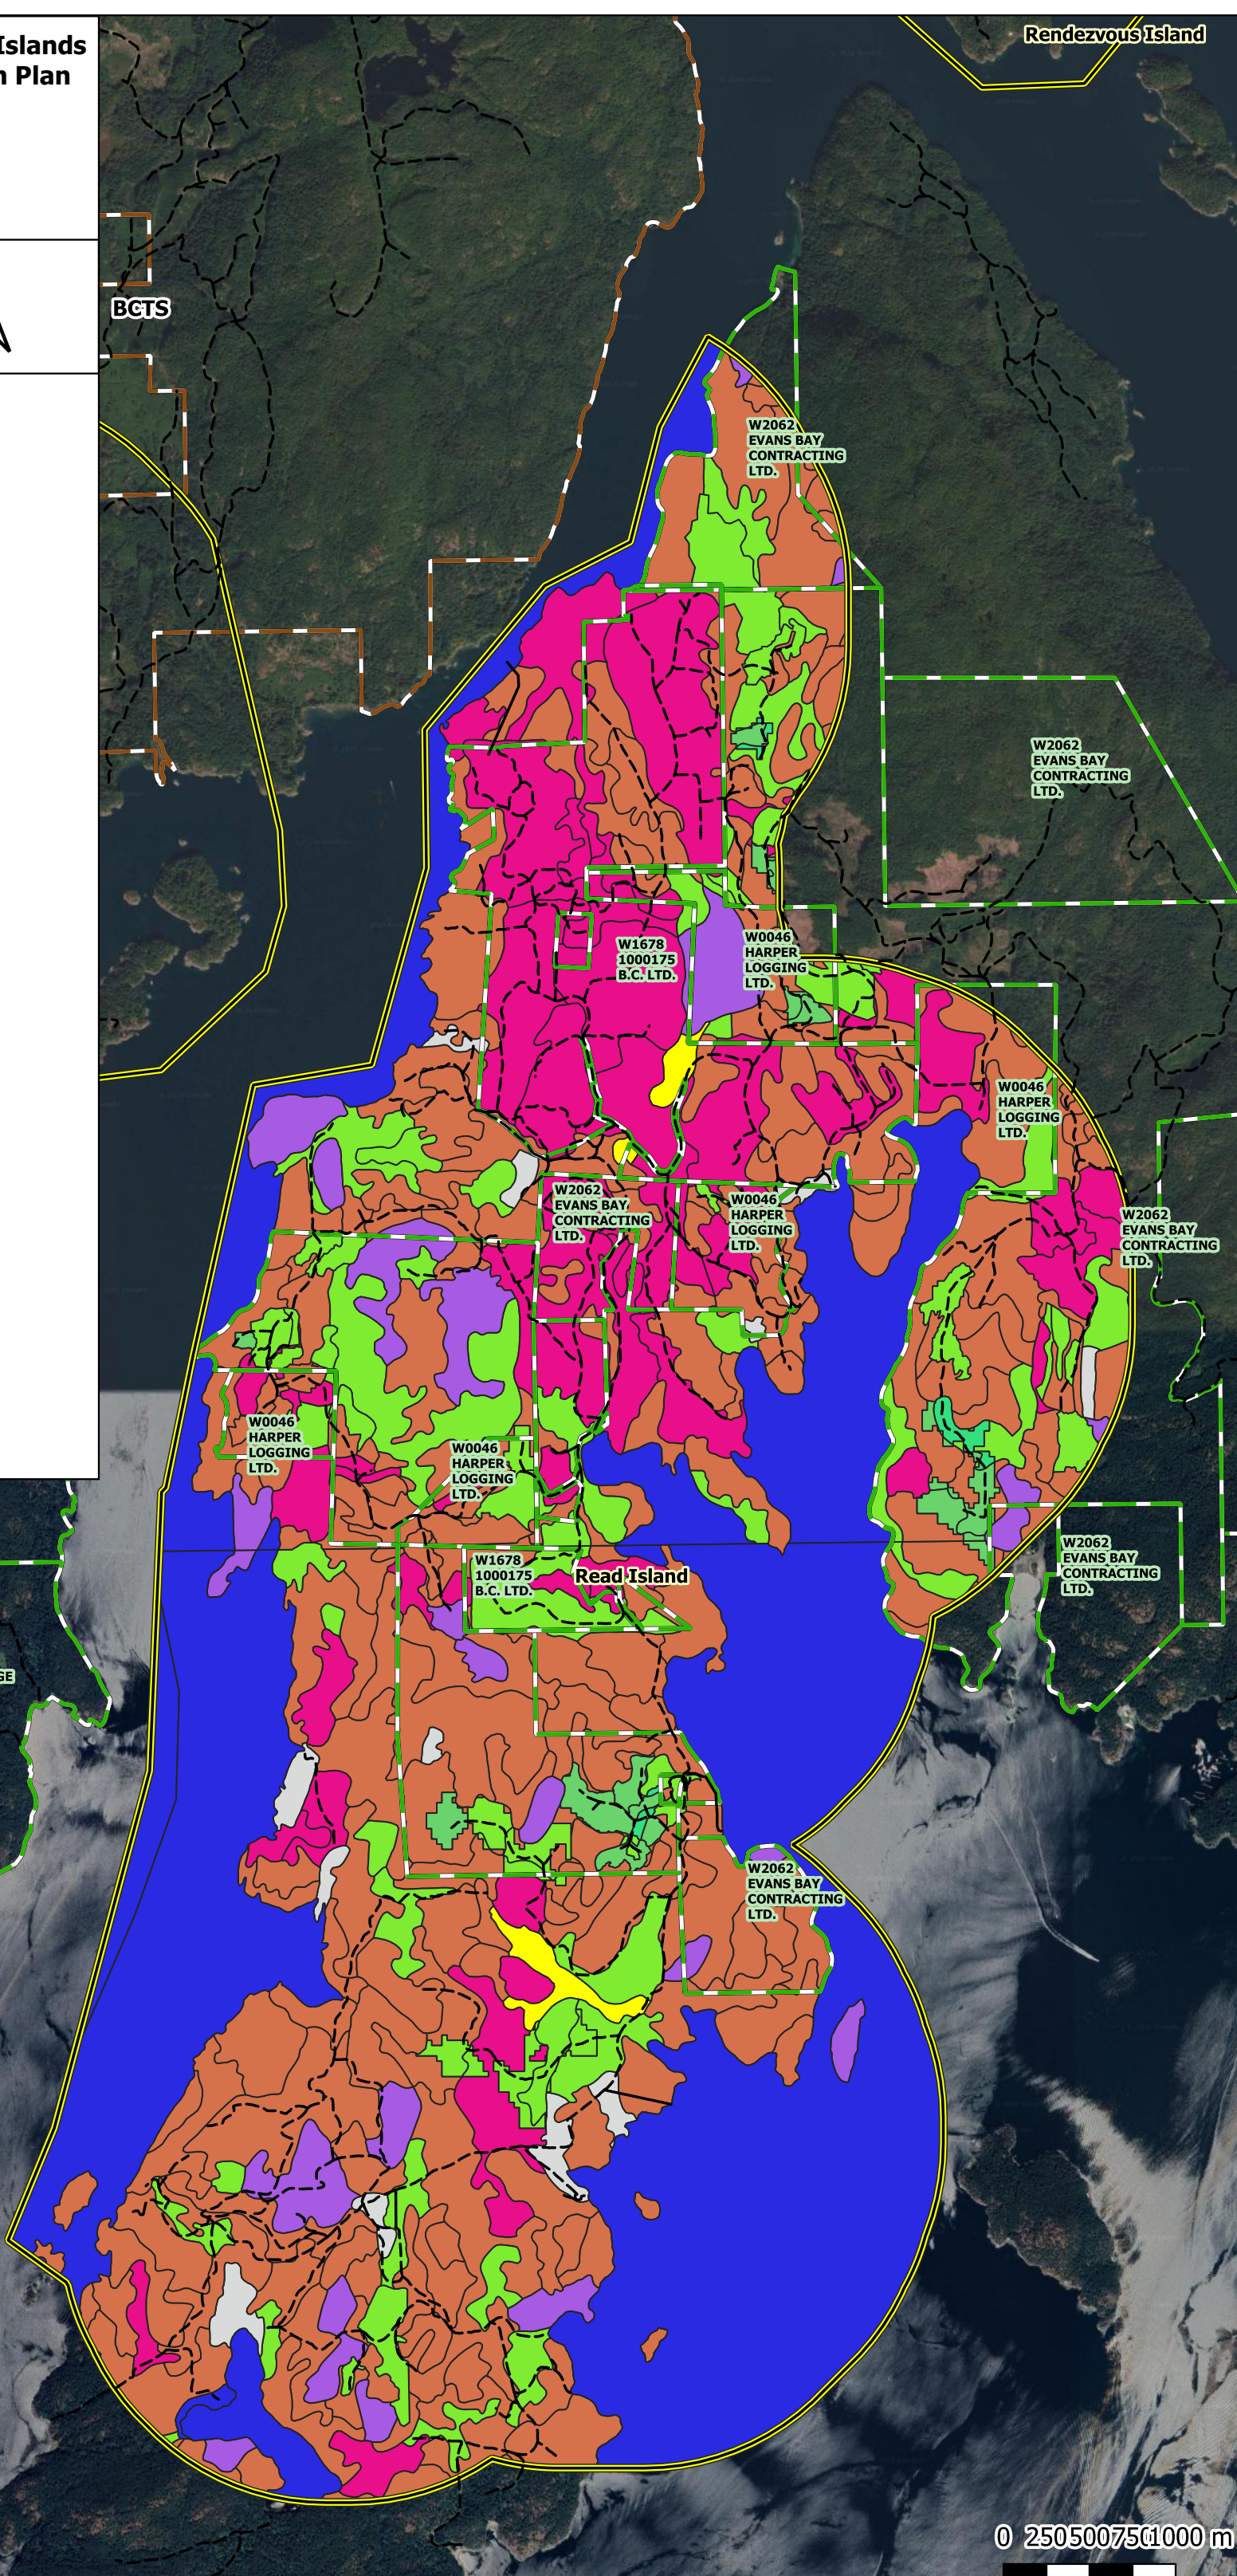

**Read Island and Surrounding Islands
Community Wildfire Protection Plan
Existing Fuel Types**

Scale: 1:35000
Strathcona Regional District
Electoral Area C
Read Island

Legend

Digital Road Atlas

- Gravel
- Unknown, Deact
- Paved

- CWPP AOI
- Crown Woodlots
- BCTS Operating Areas
- 2018 Historical Read Fire
- 2019 Historical Read Fire

Fuel Existing Read Island

- C-1
- C-2
- C-3
- C-5
- C-7
- D-1/2
- M-1/2
- N
- O-1a/b
- S-1
- S-2
- S-3
- W
-

Google Satellite

W1899
SNARPEN
CONTRACTING
LTD.

W1970
CAPE MUDGE
FORESTRY
LTD.

W0025
ALEX
HARTFORD

W1899
SNARPEN
CONTRACTING
LTD.

W1678
1000175
B.C. LTD.

Read Island

W2062
EVANS BAY
CONTRACTING
LTD.