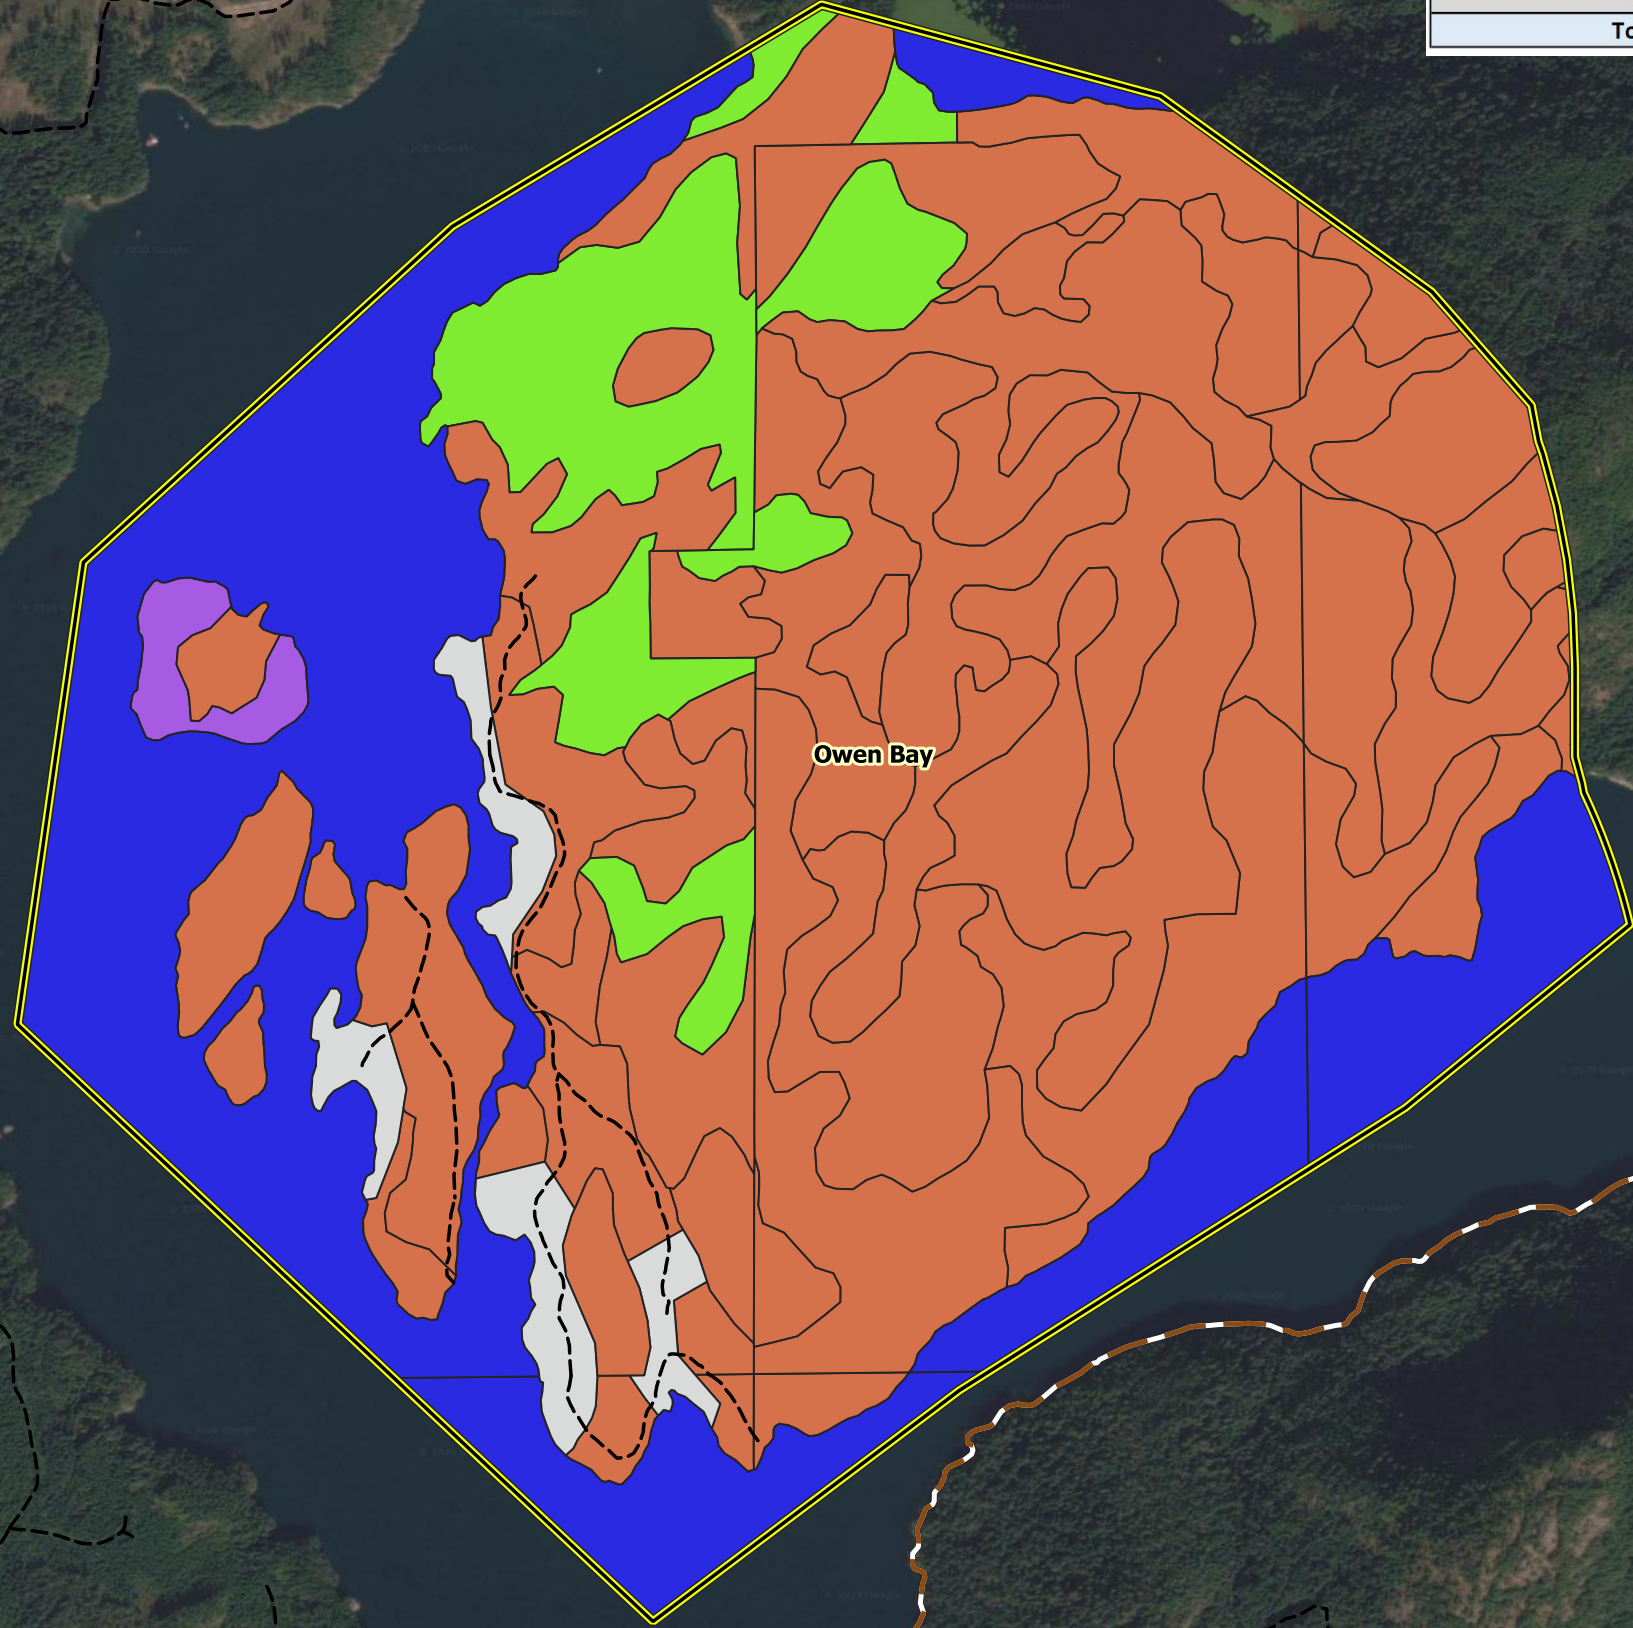

**Read Island and Surrounding Islands  
Community Wildfire Protection Plan  
Updated Fuel Types**

Scale: 1:15000  
Strathcona Regional District  
Electoral Area C  
Owen Bay

**Legend**

- Digital Road Atlas
- Gravel
- Unknown, Deact
- Paved
- CWPP AOI
- Crown Woodlots
- BCTS Operating Areas
- Fuel Updated Owen Bay
- C-3
- C-5
- D-1/2
- M-1/2
- N
- O-1a/b
- S-3
- W
- 
- Google Satellite

Owen Bay Updated Fuel Type Summary	
Owen Bay Updated Fuel Type	Area (ha)
C-3	6
C-5	403
D-1/2	56
M-1/2	0
N	17
S-3	0
W	178
<b>Total:</b>	<b>660</b>

Date: 04/27/2020  
Author: Colby Day, RFT  
Coordinate System: BC Albers NAD83