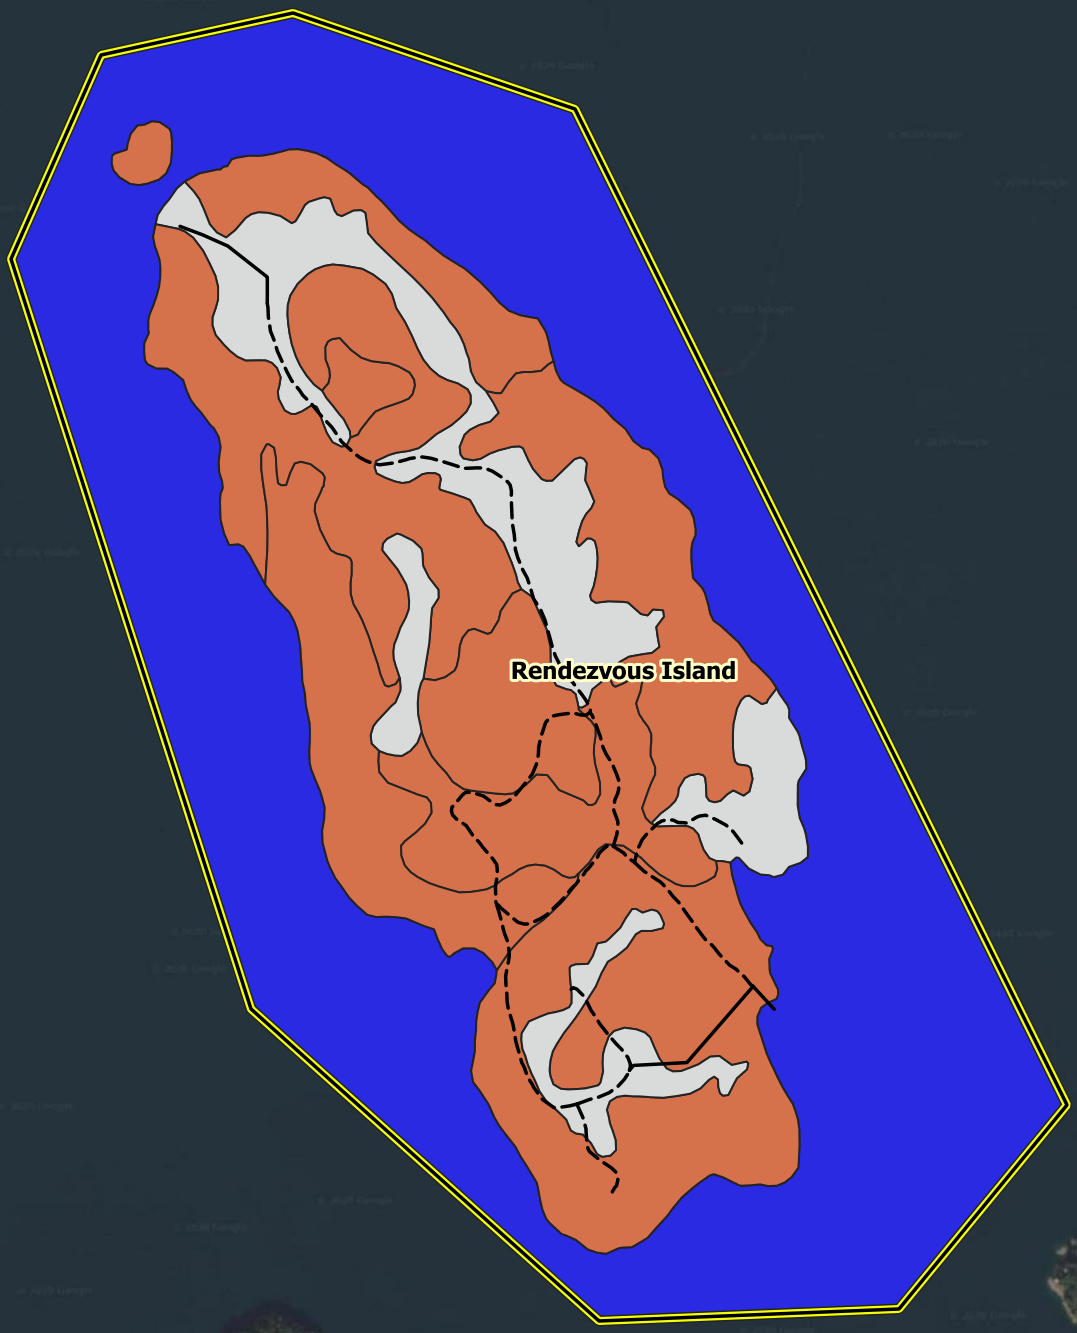

**Read Island and Surrounding Islands
Community Wildfire Protection Plan
Existing Fuel Types**

Scale: 1:15000
Strathcona Regional District
Electoral Area C
Rendezvous Island

Legend

- Digital Road Atlas
- Gravel
- Unknown, Deact
- Paved
- CWPP AOI
- Crown Woodlots
- BCTS Operating Areas
- Fuel Existing Rendezvous Island
- C-1
- C-2
- C-3
- C-5
- C-7
- D-1/2
- M-1/2
- N
- O-1a/b
- S-1
- S-2
- S-3
- W
-

Google Satellite

Rendezvous Island