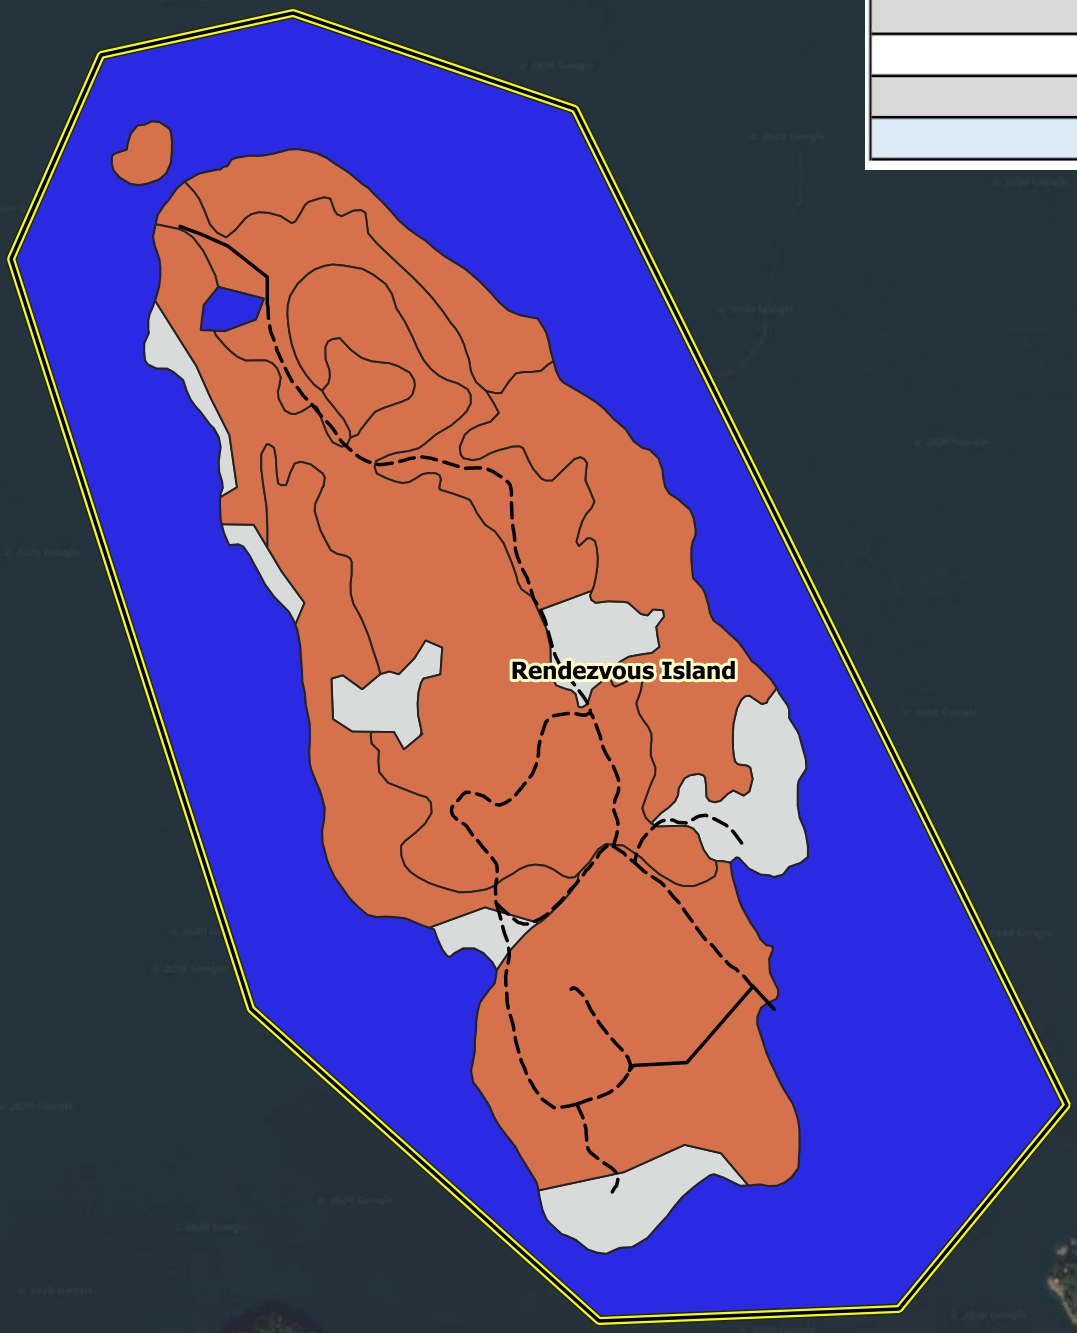

**Read Island and Surrounding Islands
Community Wildfire Protection Plan
Updated Fuel Types**

Scale: 1:15000
Strathcona Regional District
Electoral Area C
Rendezvous Island

Legend

- Digital Road Atlas
- Gravel
- Unknown, Deact
- Paved
- CWPP AOI
- Crown Woodlots
- BCTS Operating Areas
- Fuel Updated Rendezvous Island
- C-3
- C-5
- D-1/2
- M-1/2
- N
- O-1a/b
- S-3
- W
-
- Google Satellite

Rendezvous Island All Updated Fuel Type Summary	
Updated Fuel Type	Area (ha)
C-3	0
C-5	136
D-1/2	0
M-1/2	0
N	19
S-3	0
W	168
Total:	322