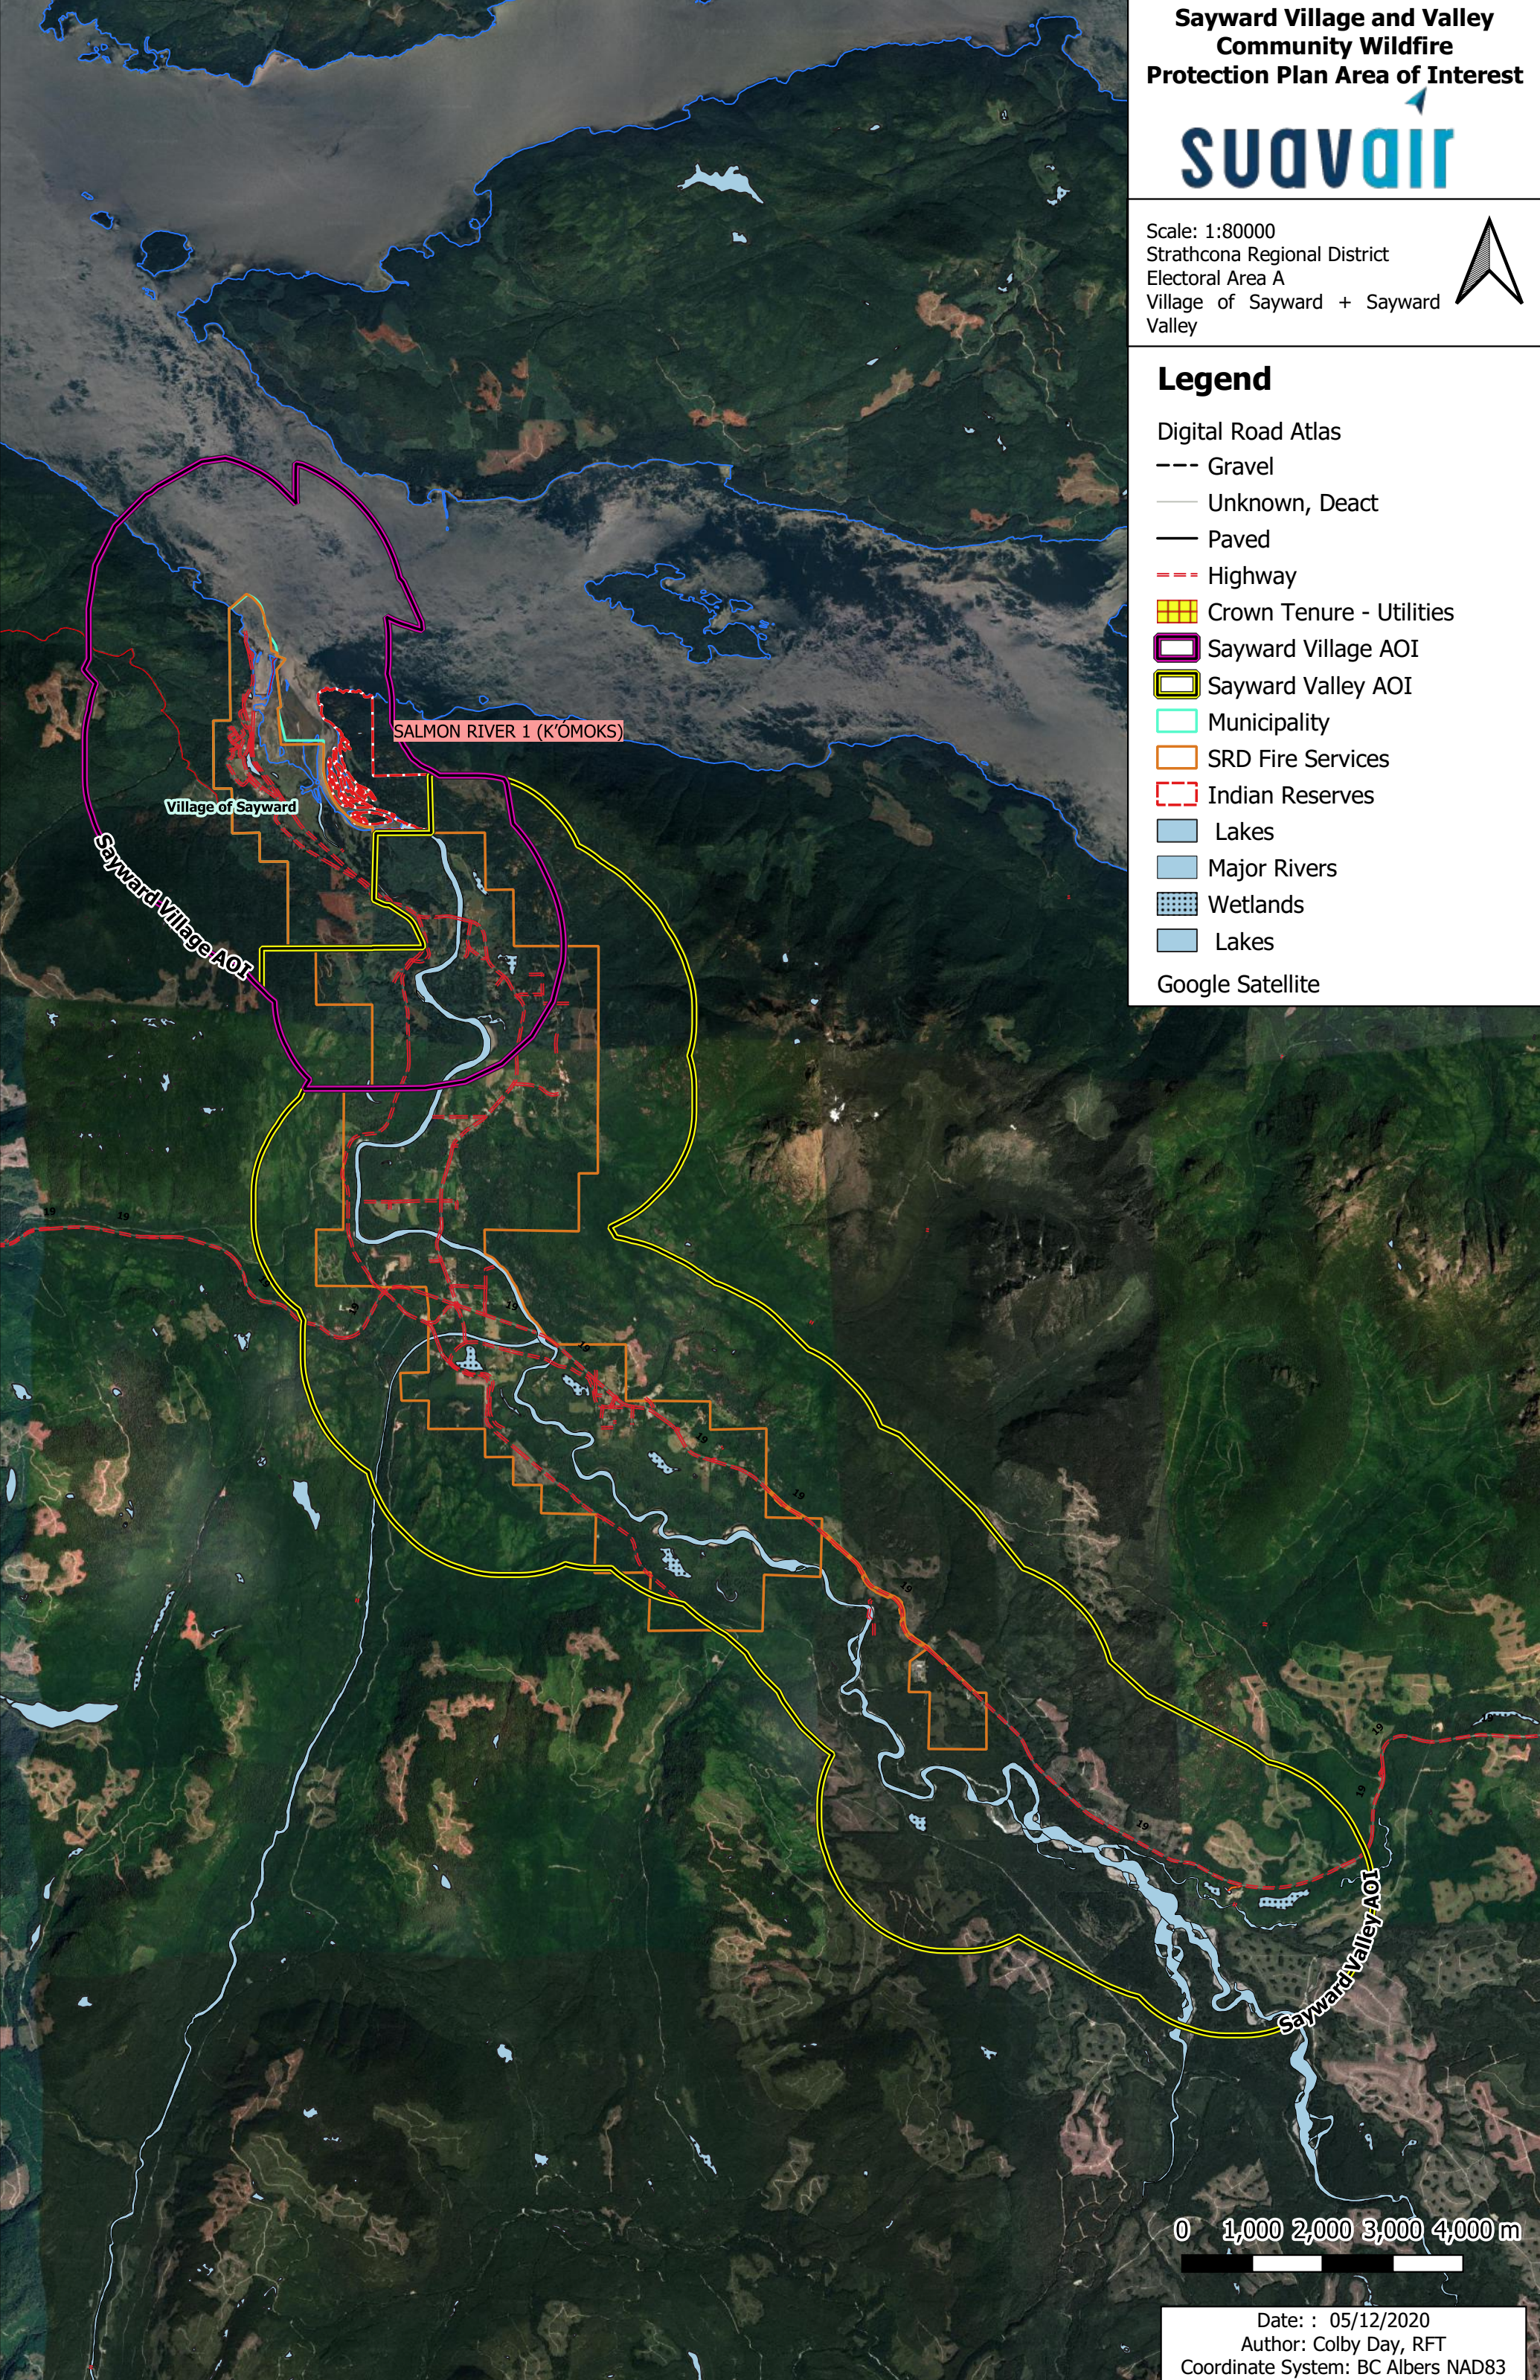

Sayward Village and Valley  
Community Wildfire  
Protection Plan Area of Interest

Scale: 1:80000  
Strathcona Regional District  
Electoral Area A  
Village of Sayward + Sayward  
Valley

**Legend**

Digital Road Atlas

- Gravel
- Unknown, Deact
- Paved
- - - Highway
- ▣ Crown Tenure - Utilities
- ▭ Sayward Village AOI
- ▭ Sayward Valley AOI
- ▭ Municipality
- ▭ SRD Fire Services
- ▭ Indian Reserves
- ▭ Lakes
- ▭ Major Rivers
- ▭ Wetlands
- ▭ Lakes

Google Satellite

Date : 05/12/2020  
Author: Colby Day, RFT  
Coordinate System: BC Albers NAD83