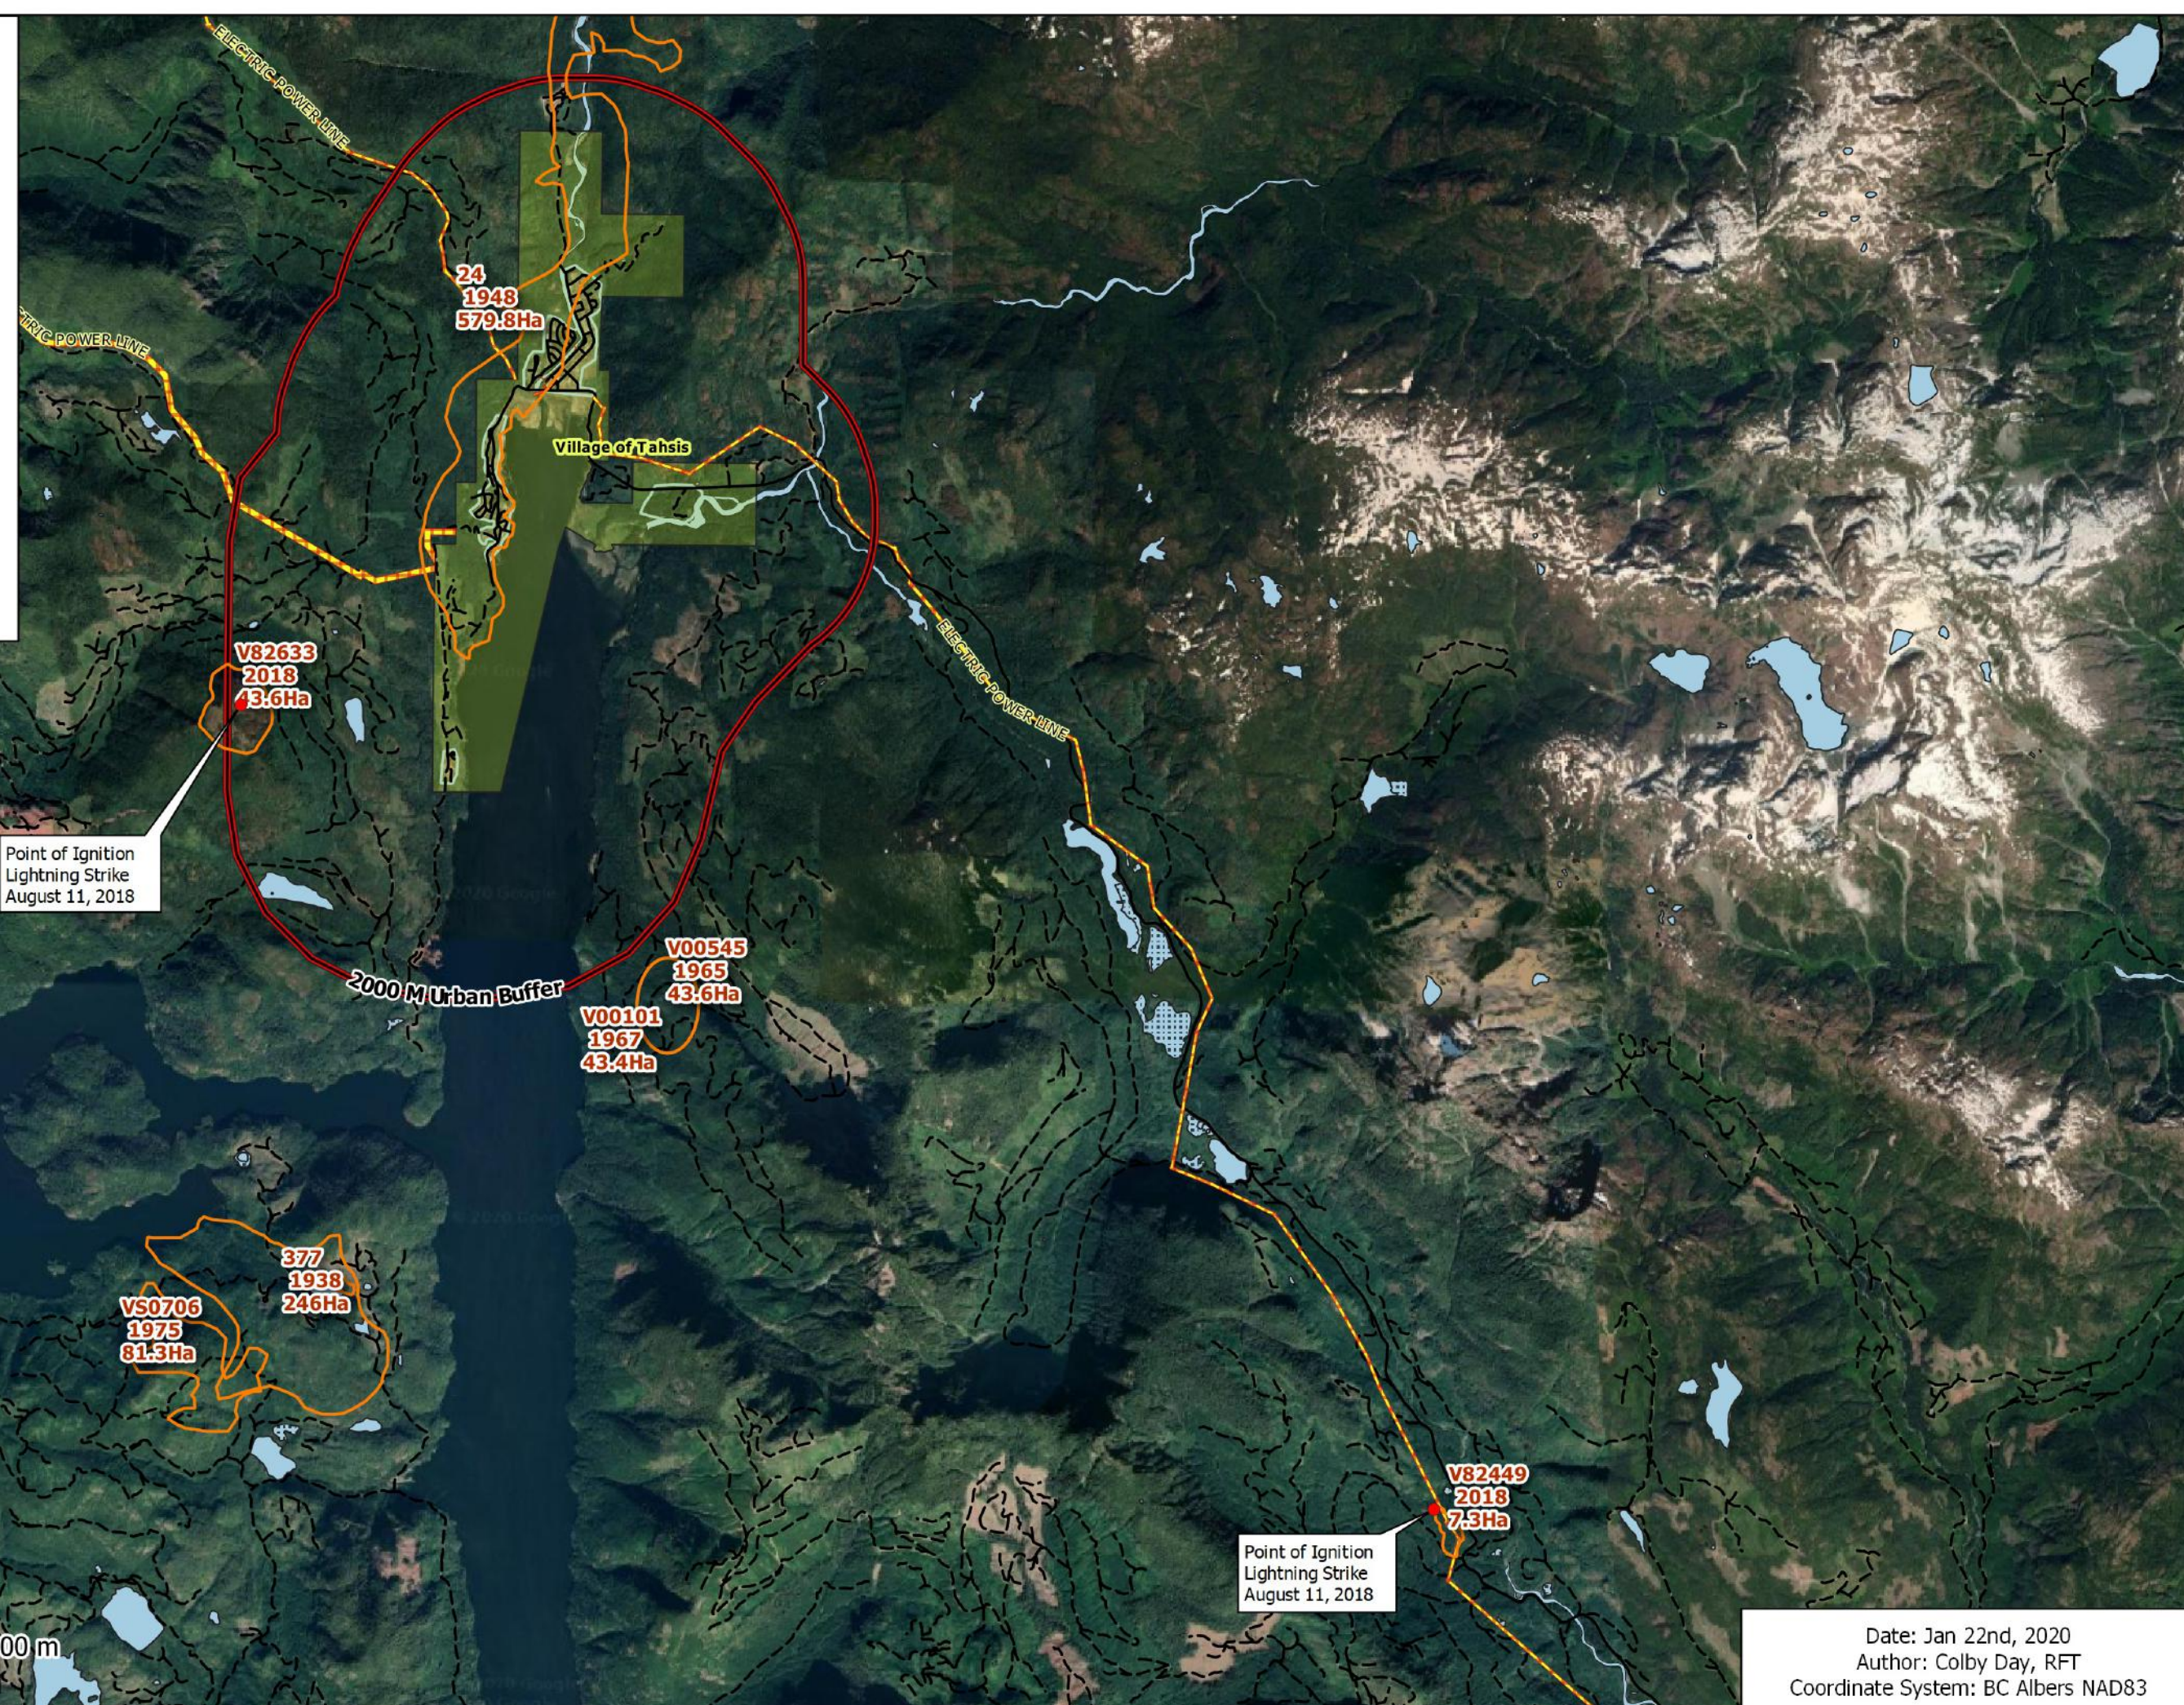

Tahsis CWPP
Historical Fires Map

Strathcona Regional District
Electoral Area A

1:60000

Legend

- Urban Interface 2000m Buffer
- Historical Fires
- BC Transmission Lines
- Google Satellite

Point of Ignition
Lightning Strike
August 11, 2018

2000 M Urban Buffer

24
1948
579.8Ha

Village of Tahsis

V82633
2018
43.6Ha

V00545
1965
43.6Ha

V00101
1967
43.4Ha

VS0706
1975
81.3Ha

377
1938
246Ha

V82449
2018
7.3Ha

Point of Ignition
Lightning Strike
August 11, 2018