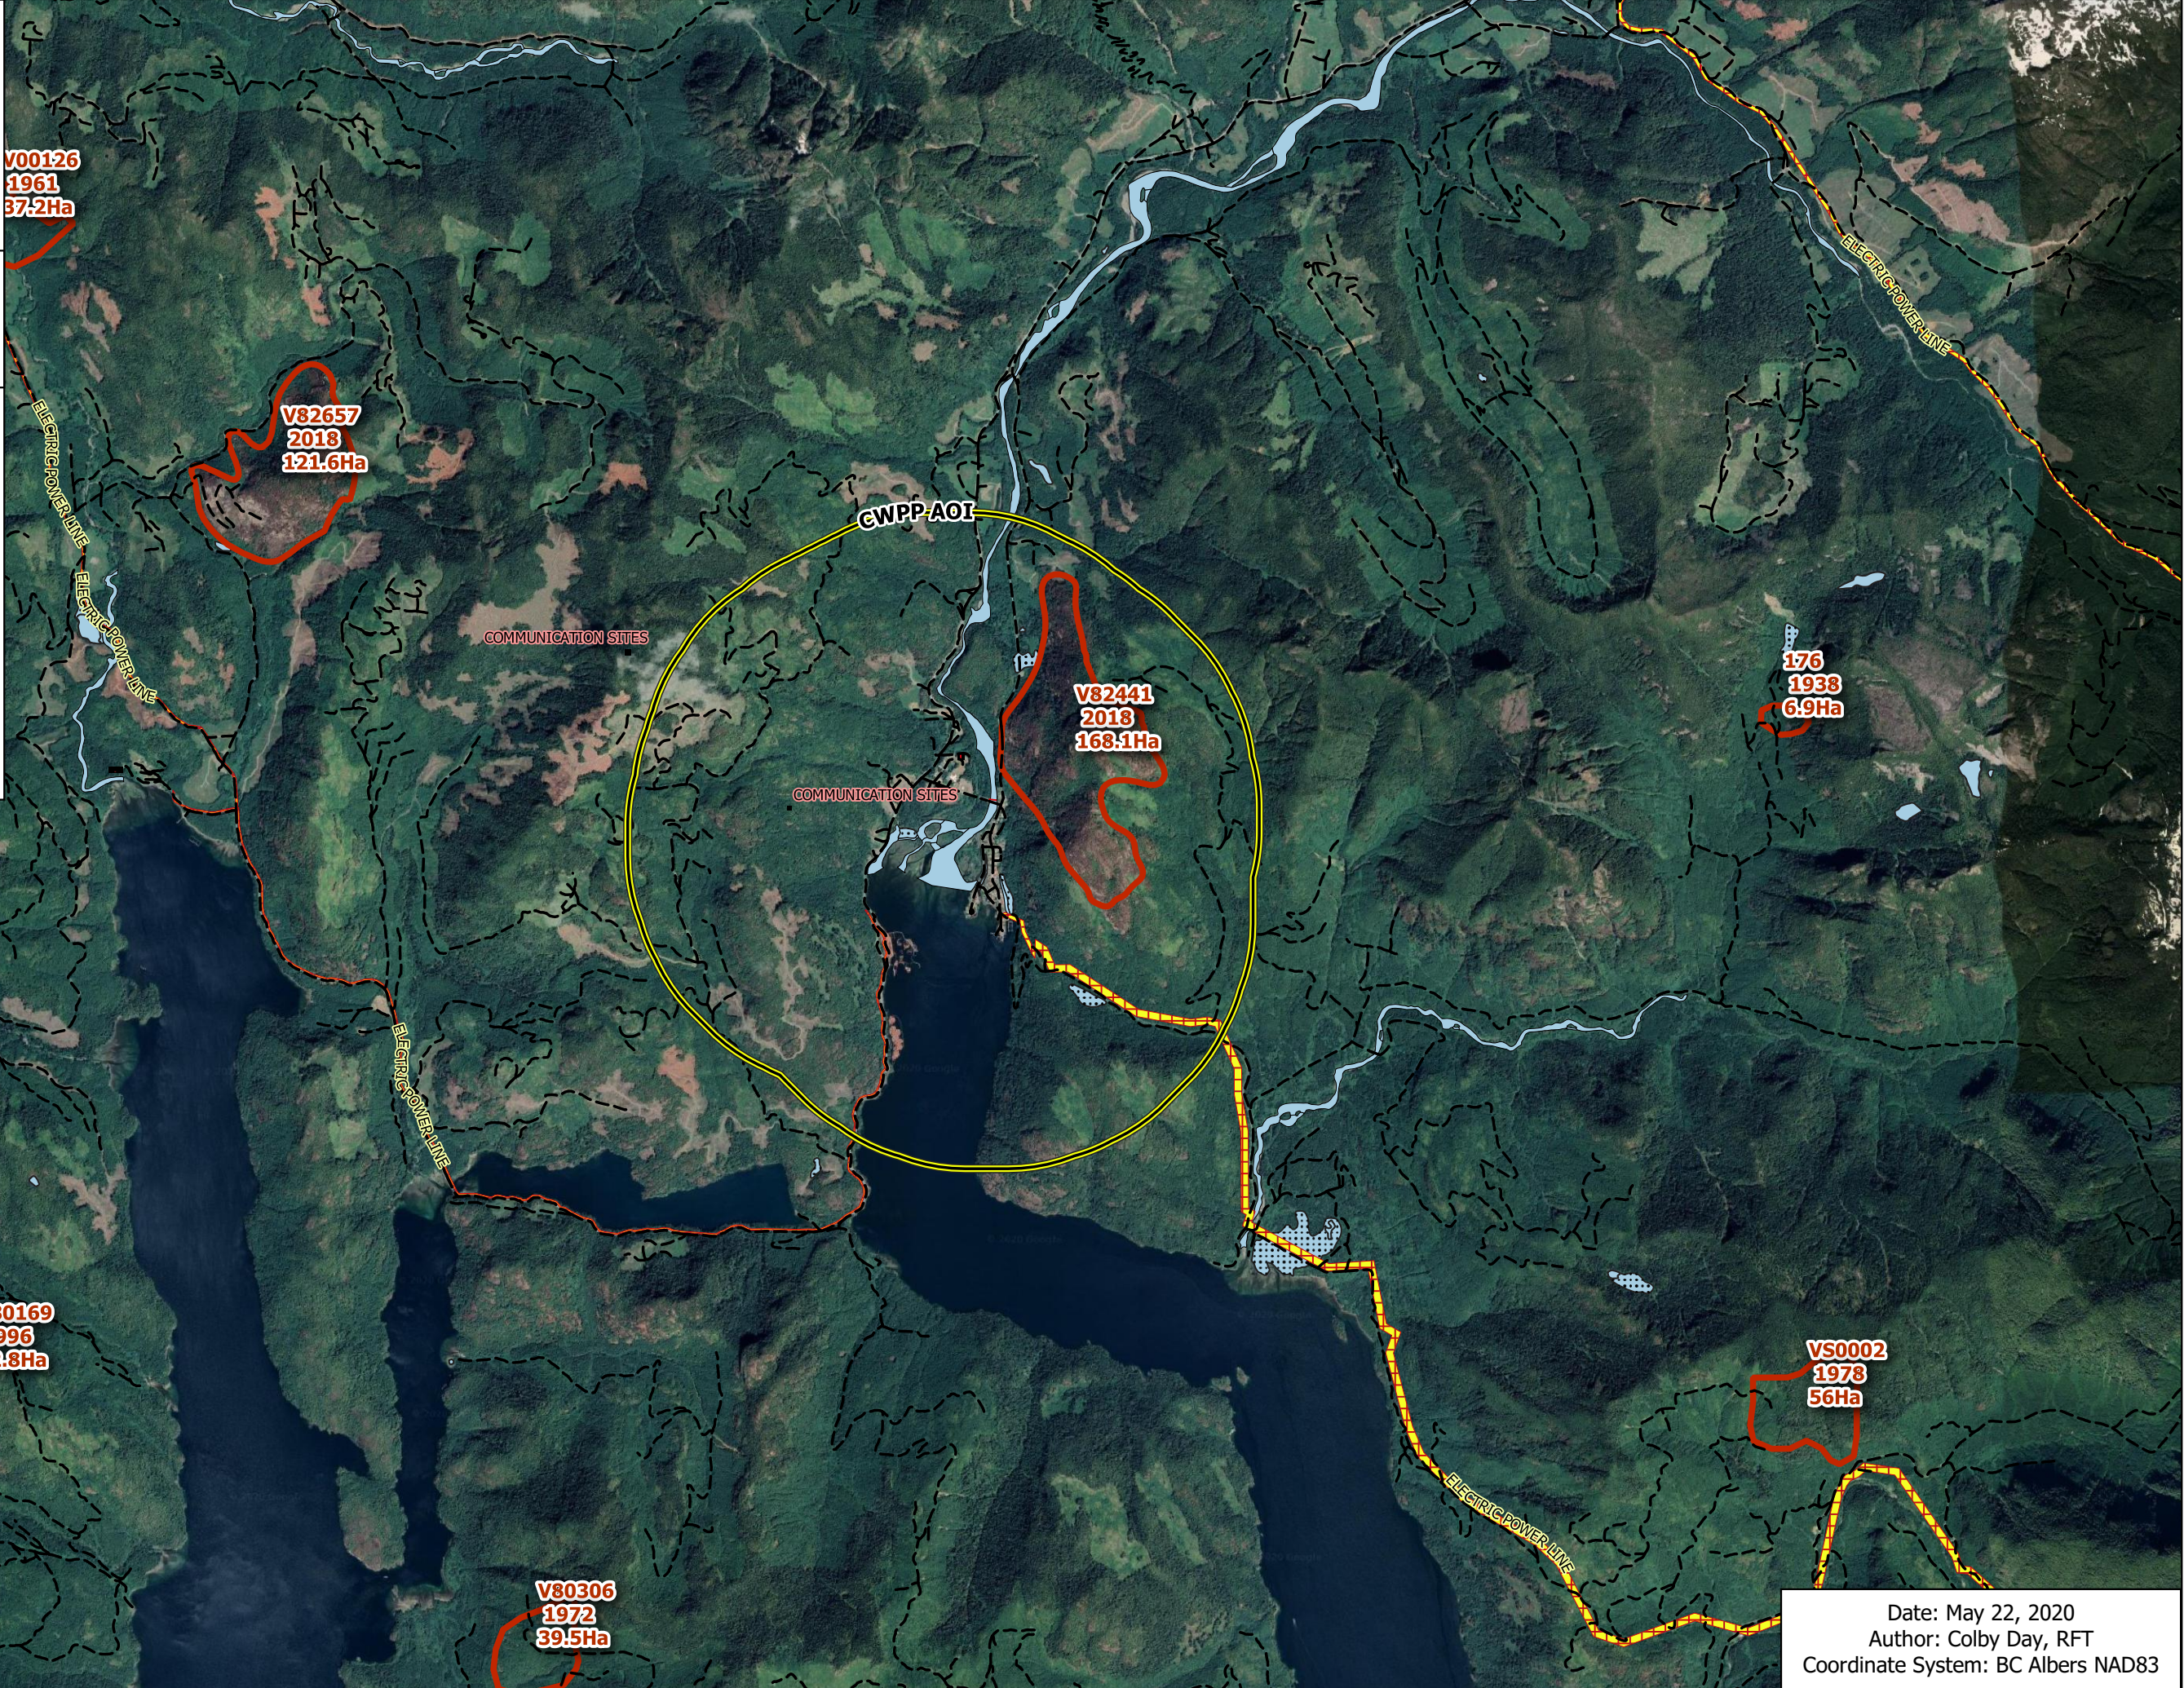

**Zeballos Community Wildfire
Protection Plan Area of Interest
Historical Fires Map**

Scale: 1:50000
Strathcona Regional District
Village of Zeballos
Electoral Area A

Legend

- Digital Road Atlas
- Crown Tenure - Utilities
- Crown Tenure - Communications
- Historical Fires
- Lakes
- Major Rivers
- Wetlands
- Google Satellite

02550751000 m

Date: May 22, 2020
Author: Colby Day, RFT
Coordinate System: BC Albers NAD83