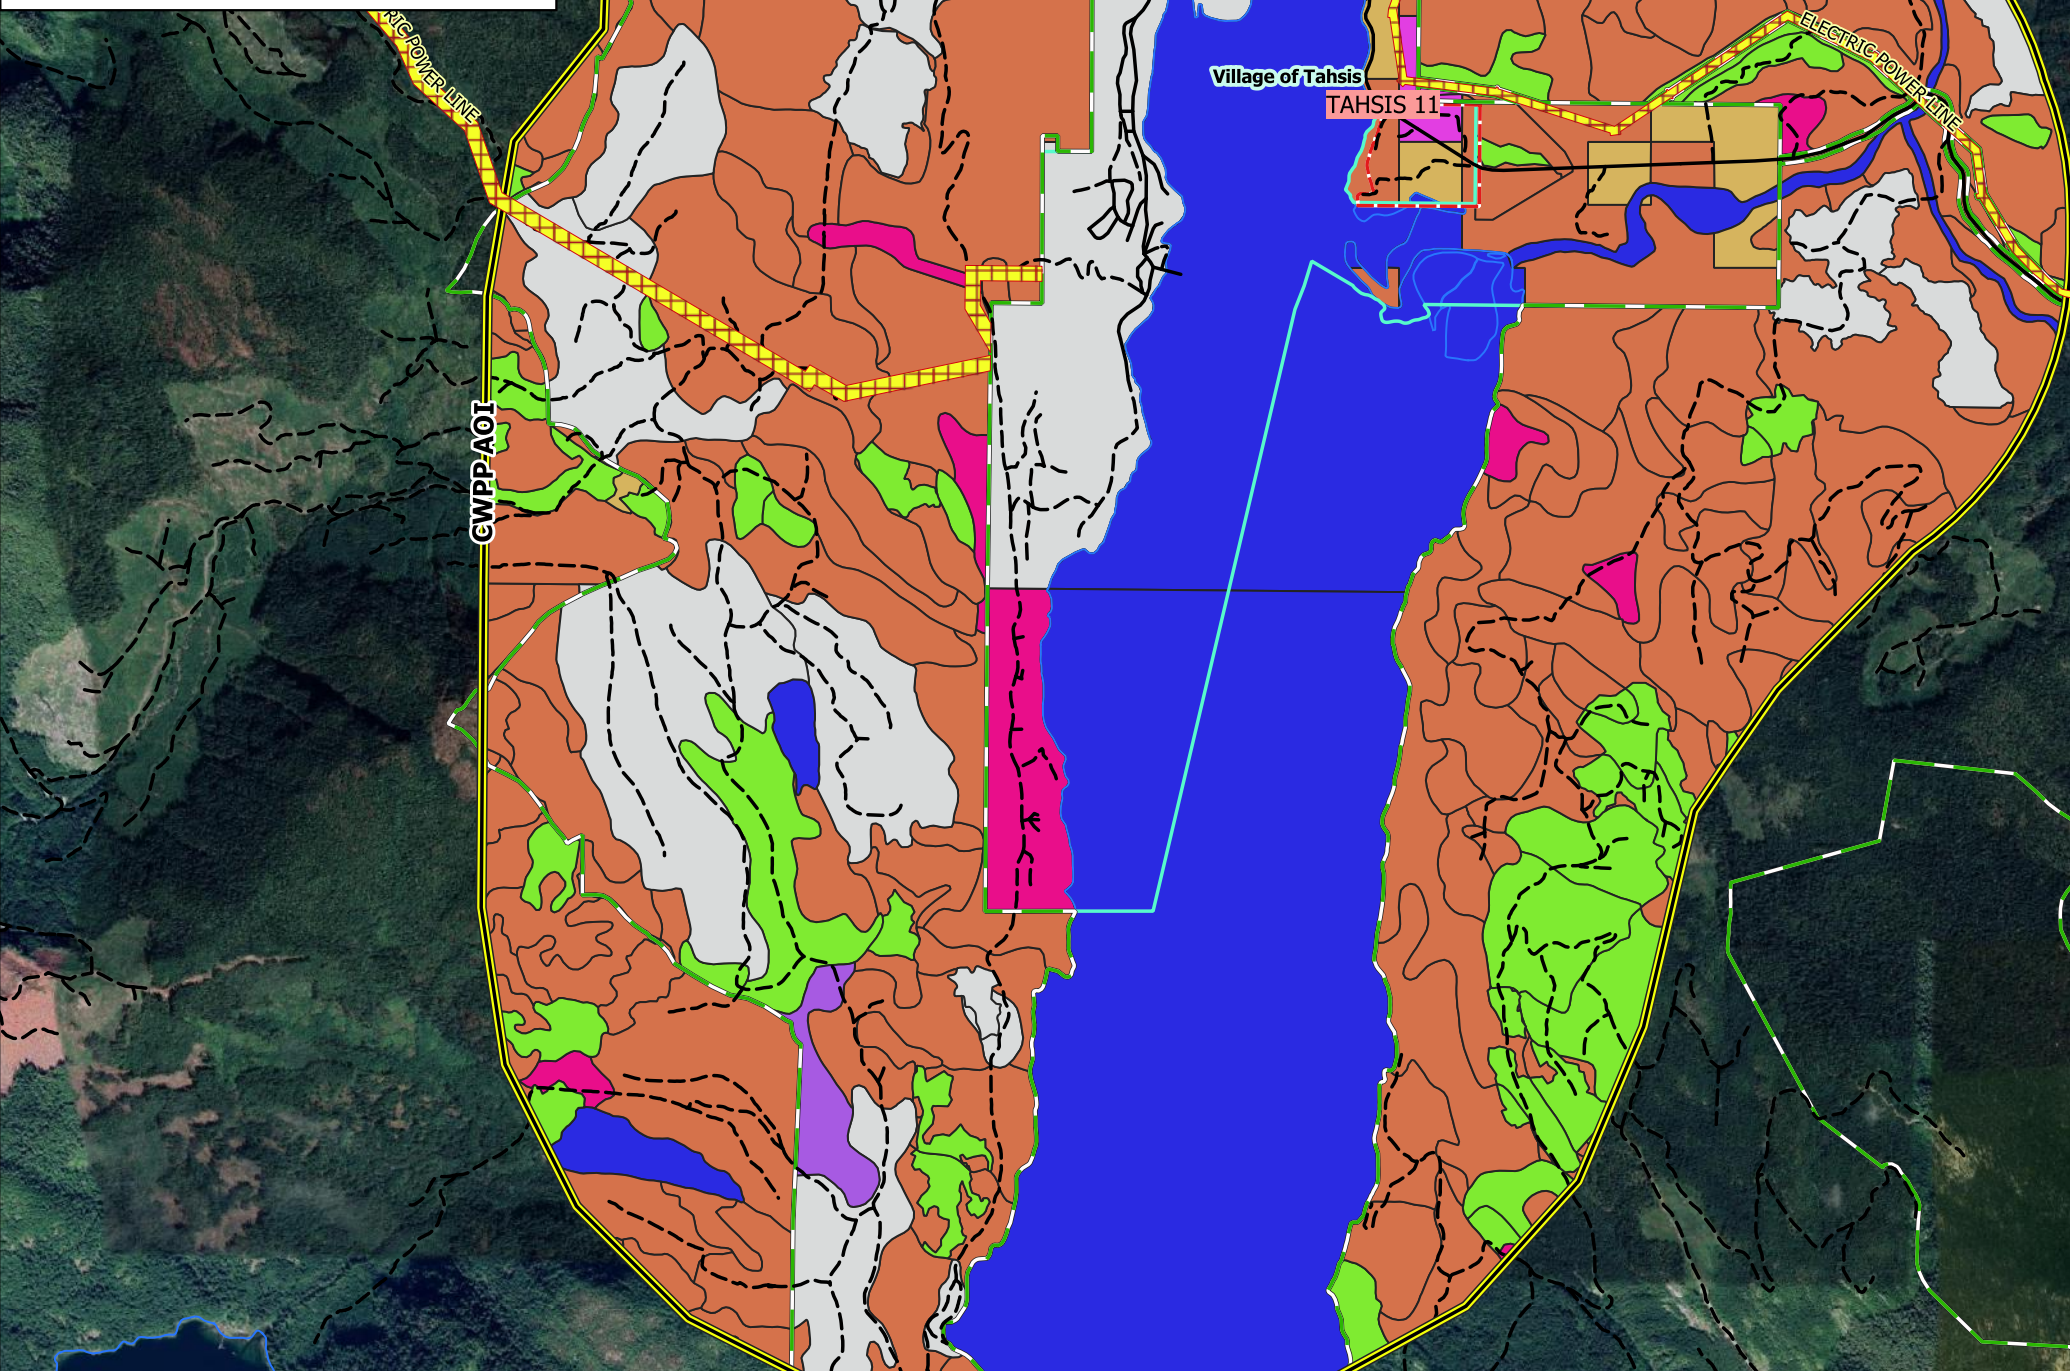

**Tahsis Community Wildfire Protection Plan Area of Interest Existing Fuel Types**

Scale: 1:30000  
 Strathcona Regional District  
 Electoral Area A  
 Village of Tahsis

**Legend**

Digital Road Atlas

- Gravel, Unknown, Deact
- Paved
- CWPP AOI
- Tree Farm Licence
- Indian Reserves
- Crown Tenure - Utilities
- Tahsis Urban Interface

Fuel Type Existing

- C-1
- C-2
- C-3
- C-5
- C-7
- D-1/2
- M-1/2
- N
- O-1a/b
- S-1
- S-2
- S-3
- W
- 

Google Satellite

**TFL19**  
 Western Forest Products Inc.

Village of Tahsis  
 TAH SIS 11