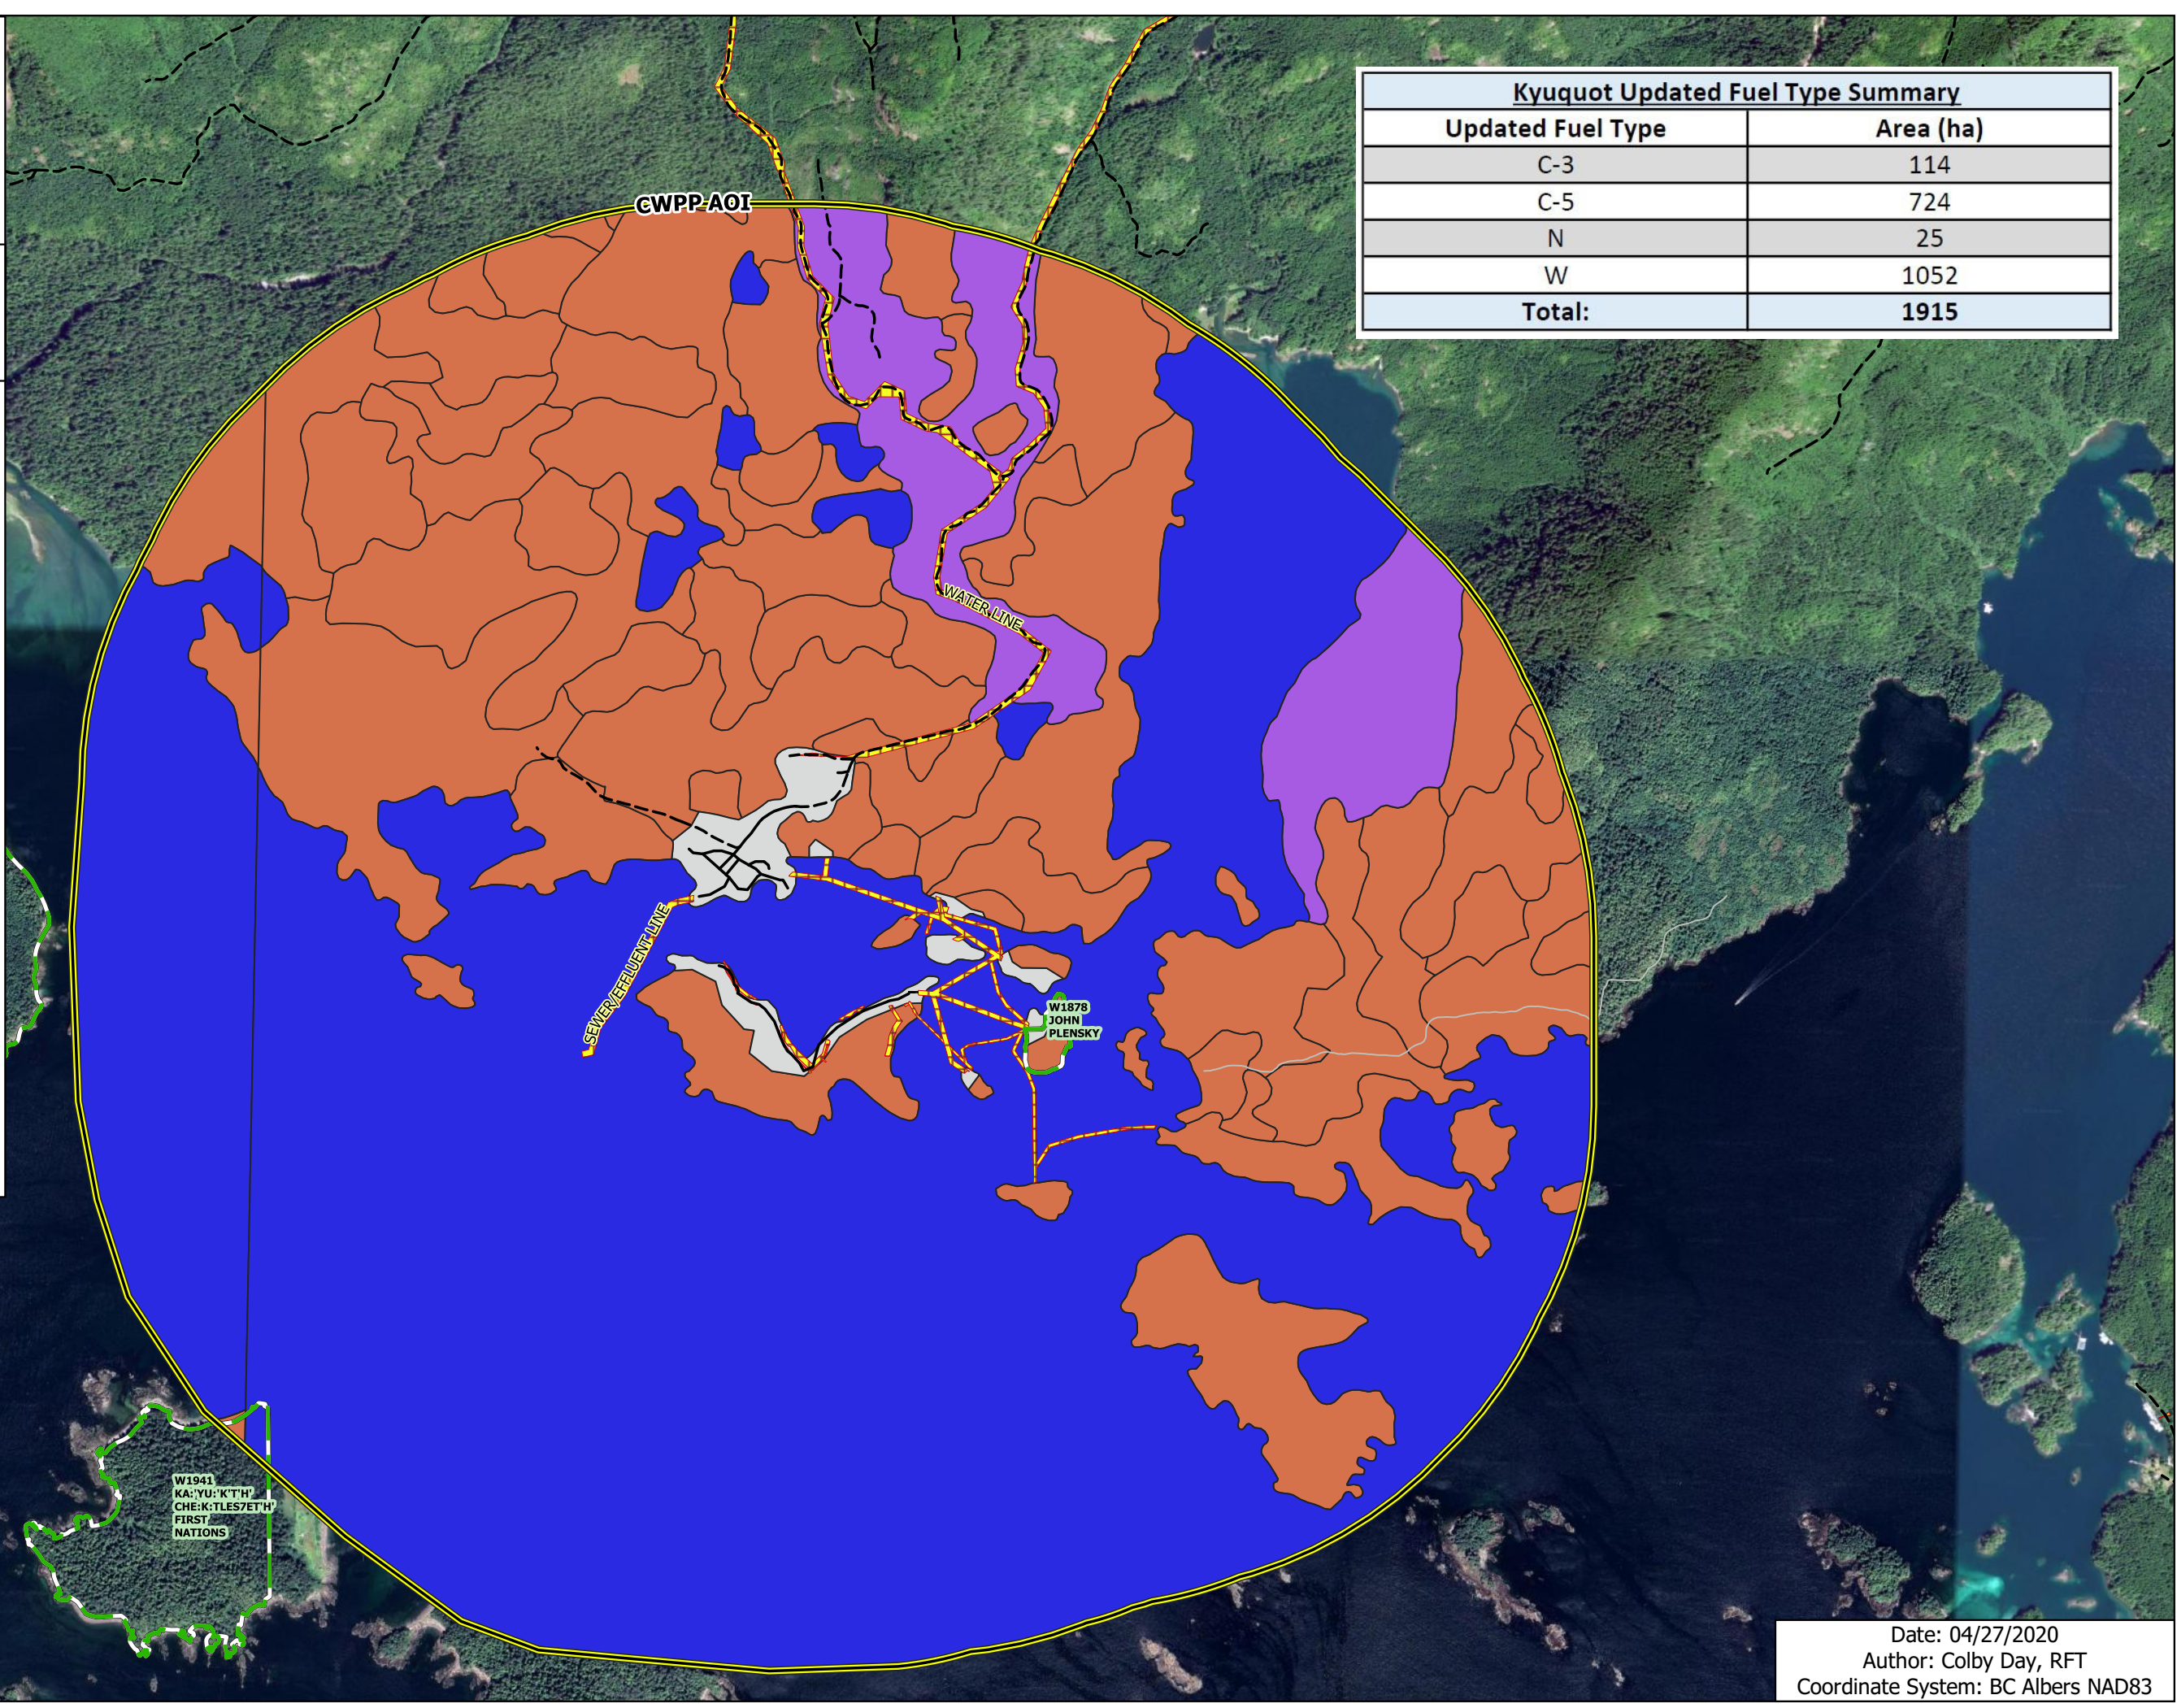

**Kyuquot Community Wildfire
Protection Plan
Updated Fuel Types**

Scale: 1:20000
Strathcona Regional District
Electoral Area A
Kyuquot First Nation

Legend

- Digital Road Atlas
- Gravel
- Unknown, Deact
- Paved
- CWPP AOI
- Crown Tenure - Utilities
- Crown Woodlots
- Fuel Type Updated
- C-3
- C-5
- D-1/2
- M-1/2
- N
- O-1a/b
- S-3
- W
-
- Google Satellite

Kyuquot Updated Fuel Type Summary	
Updated Fuel Type	Area (ha)
C-3	114
C-5	724
N	25
W	1052
Total:	1915

W1941
KA:YU:'K'TH'
CHE:K:TLES7ETH'
FIRST
NATIONS

W1878
JOHN
PLENSKY

SEWER/EFFLUENT LINE

WATER LINE

CWPP-AOI