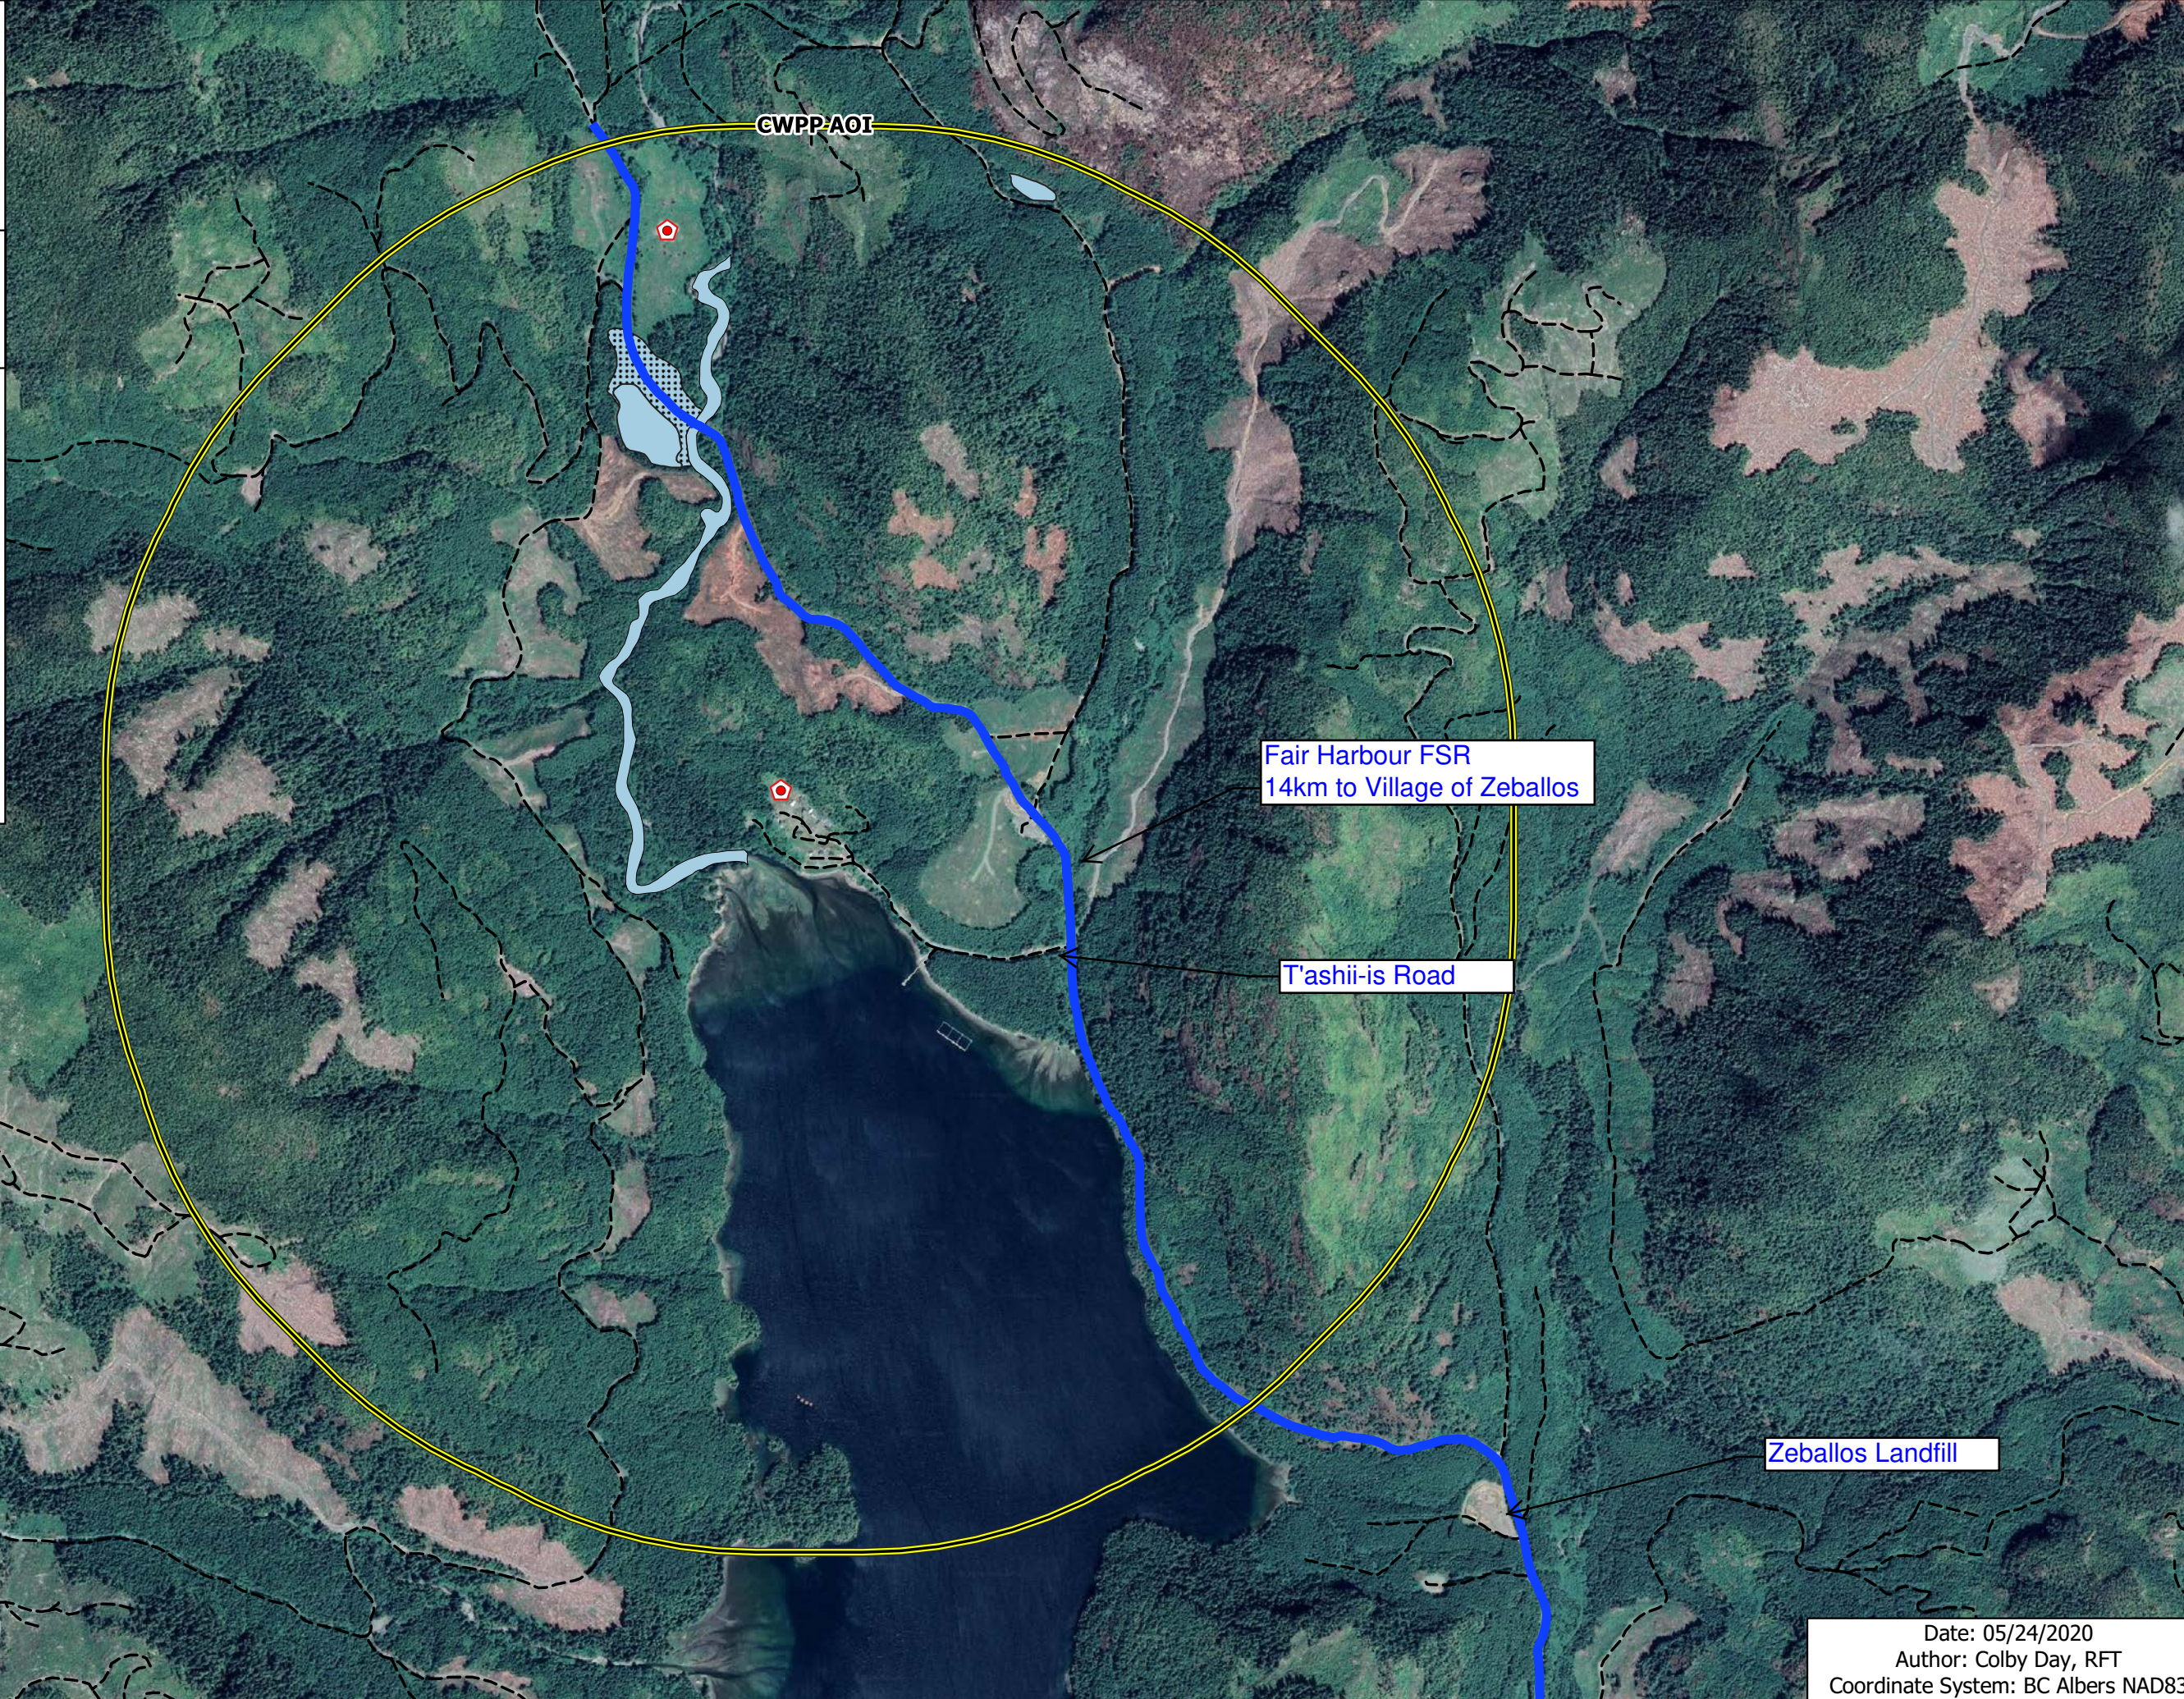

**Nuchatlaht Community Wildfire  
Protection Plan  
Evacuation Route**

Scale: 1:17500  
Strathcona Regional District  
Electoral Area A  
Nuchatlaht Reserve

**Legend**

- Heli Staging Sites
- Primary Evacuation Route
- Access\_Roads
- Resource Roads
- CWPP AOI
- Lakes
- Major Rivers
- Wetlands
- Google Satellite

Date: 05/24/2020  
Author: Colby Day, RFT  
Coordinate System: BC Albers NAD83