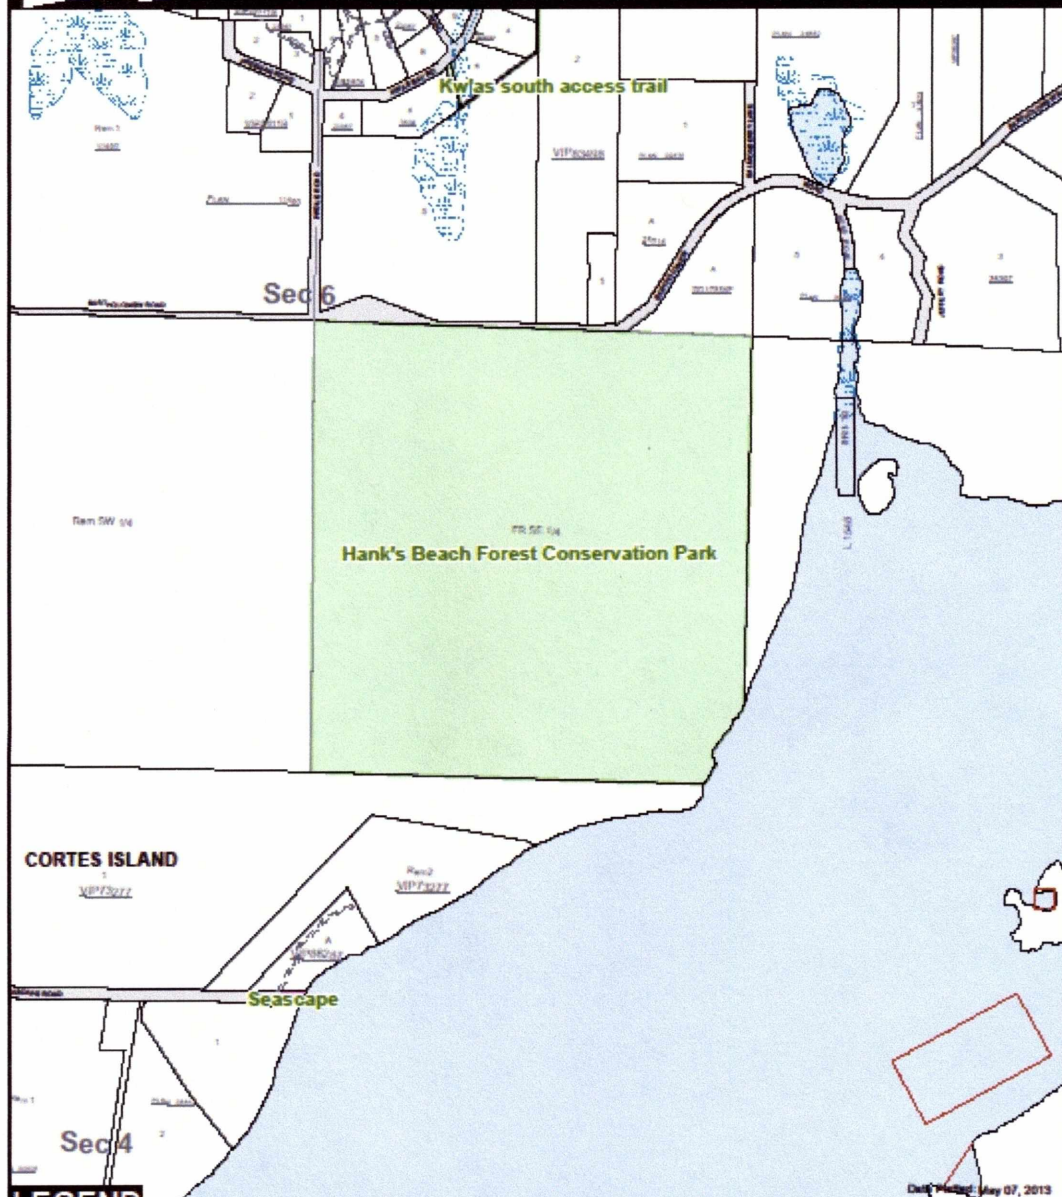

# Hank's Beach Forest Conservation Park

## LEGEND

- Active Regional Park
- Inactive Regional Park
- Provincial Park
- River/Stream/Creek
- Wetland
- Administrative Boundary

  
  
This map was prepared by the BCD for planning purposes only and is not a legal document. This map is a composite of different data sets that were developed from different methods and dates. There is no liability accepted with regard to the BCD and its partners are not responsible for any damage resulting from any omissions, distortions or errors.