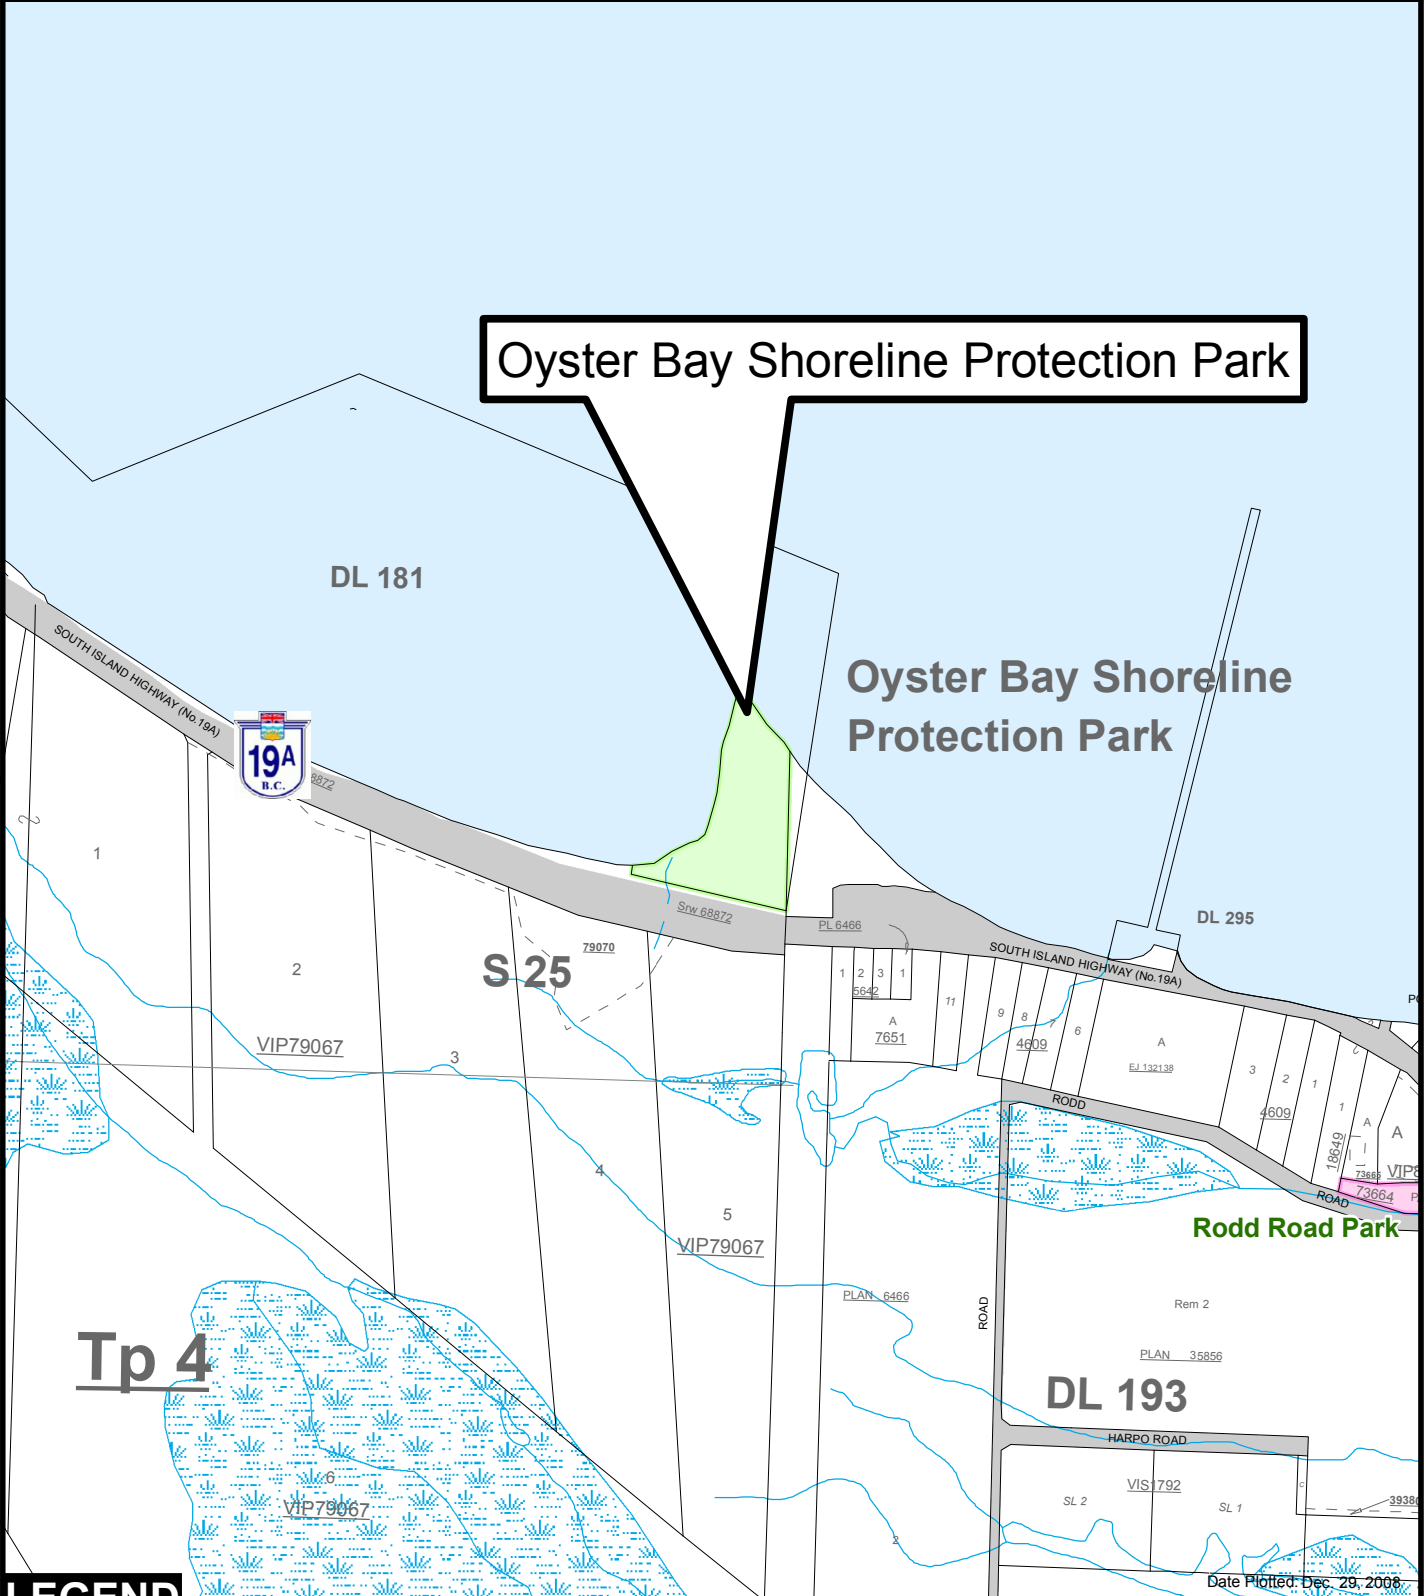

Oyster Bay Shoreline Protection Park

Oyster Bay Shoreline Protection Park

LEGEND

- Active Regional Park
- Inactive Regional Park
- Provincial Park
- River/Stream/Creek
- Wetland
- Administrative Boundary