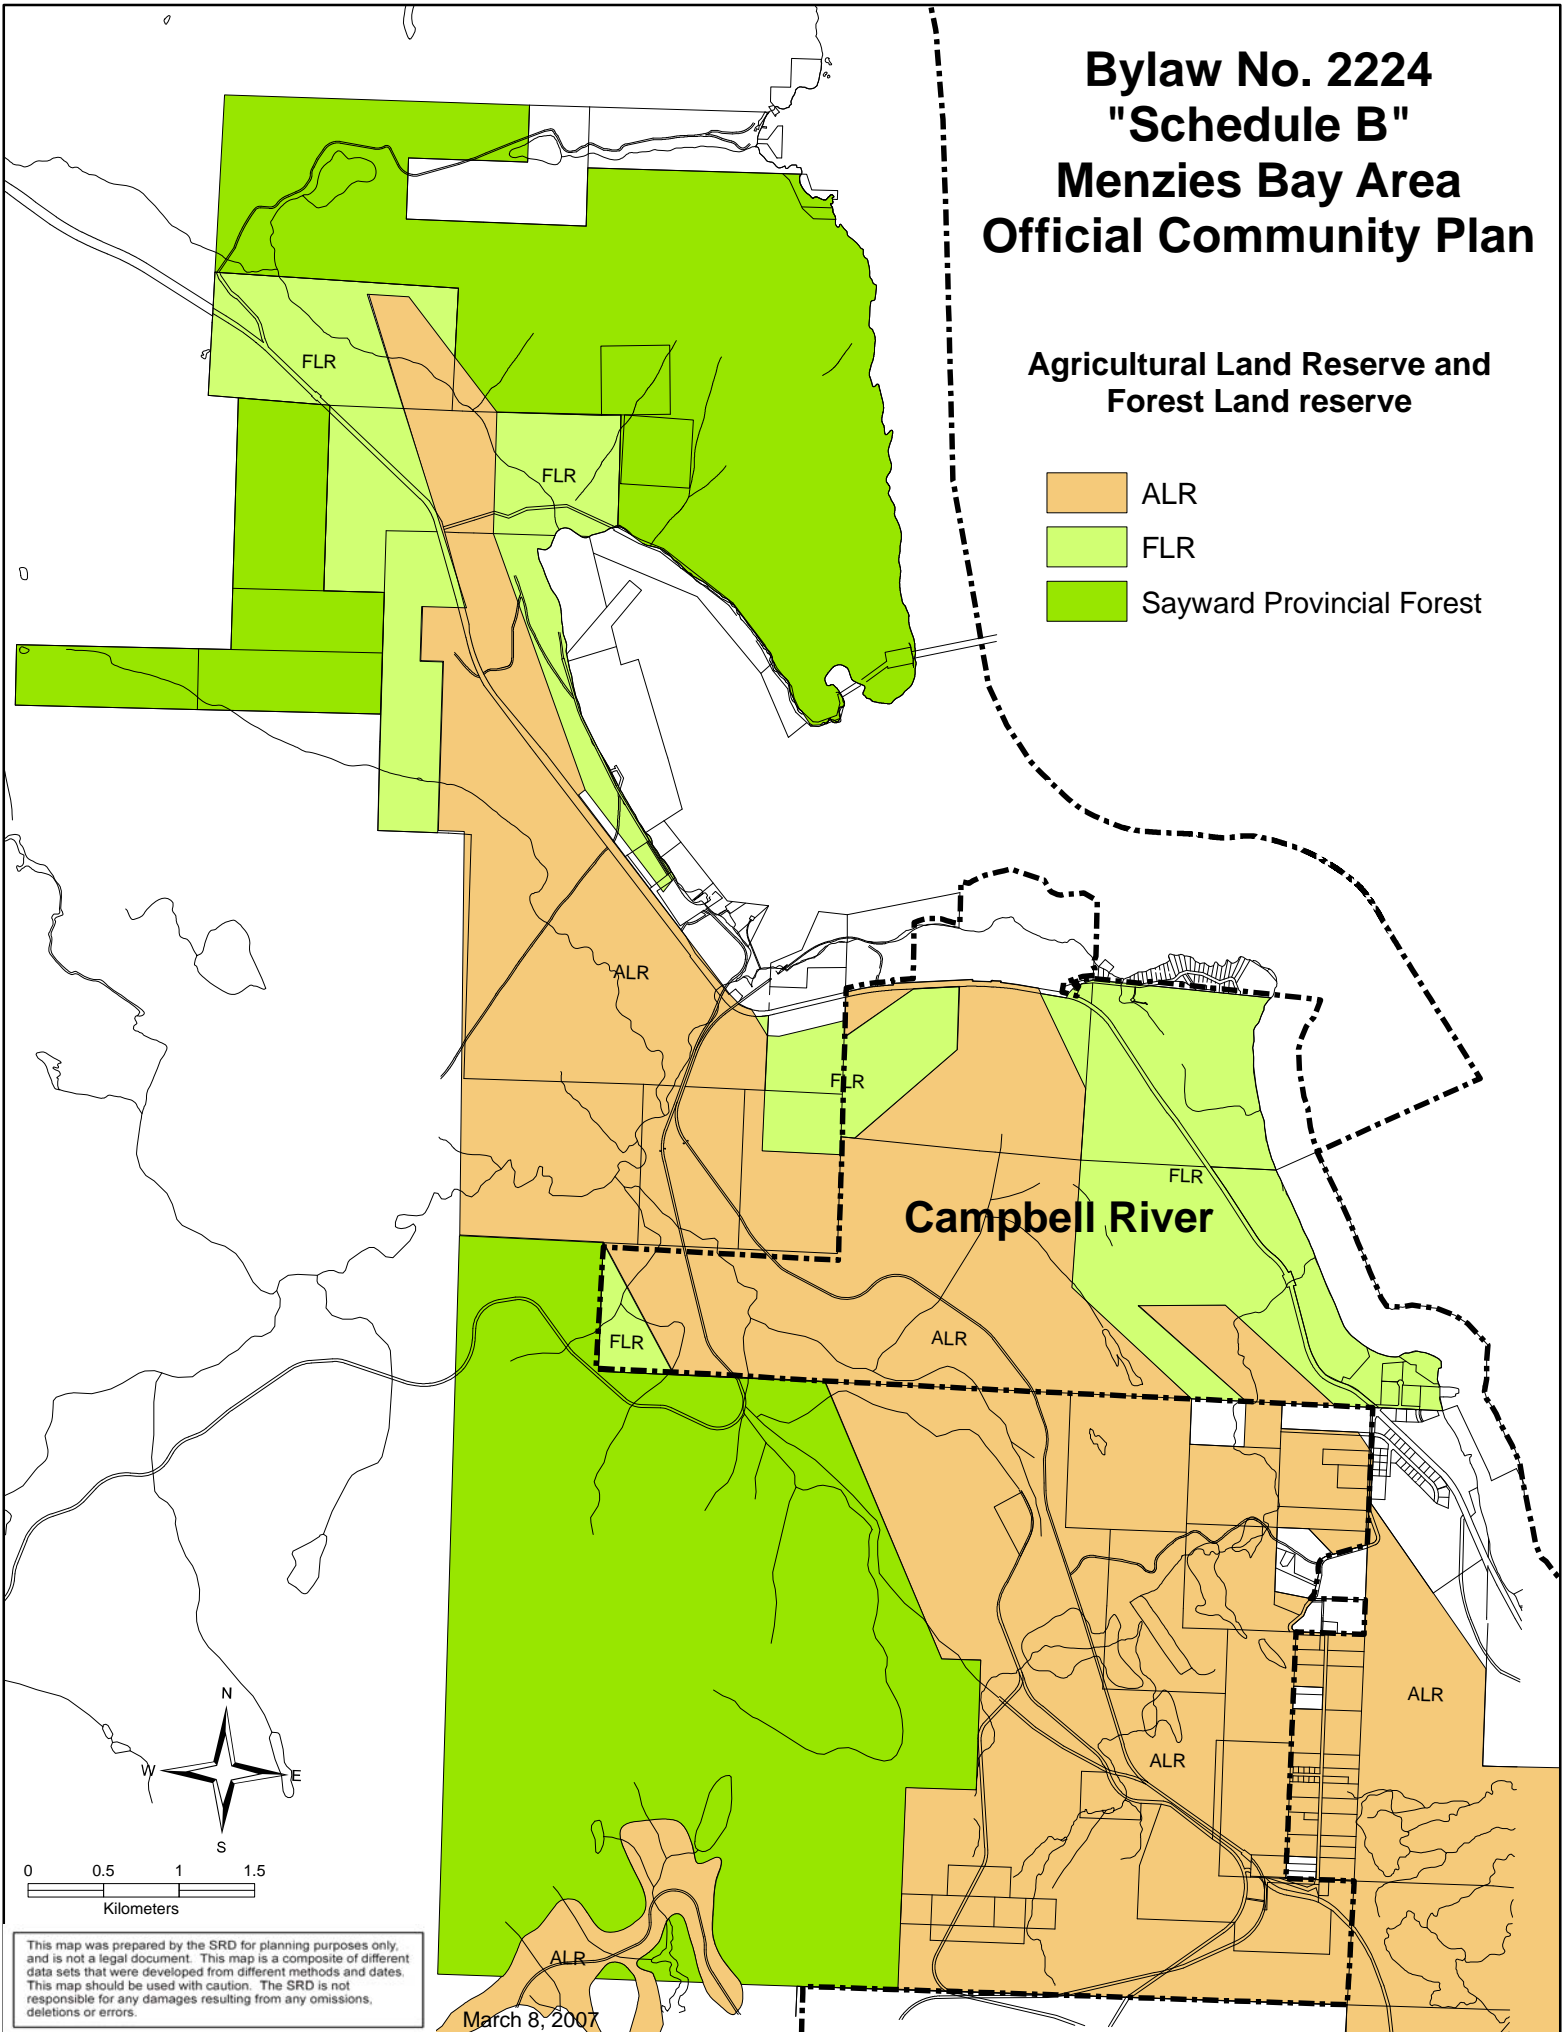

Bylaw No. 2224 "Schedule B" Menzies Bay Area Official Community Plan

Agricultural Land Reserve and Forest Land Reserve

- ALR
- FLR
- Sayward Provincial Forest

March 8, 2007