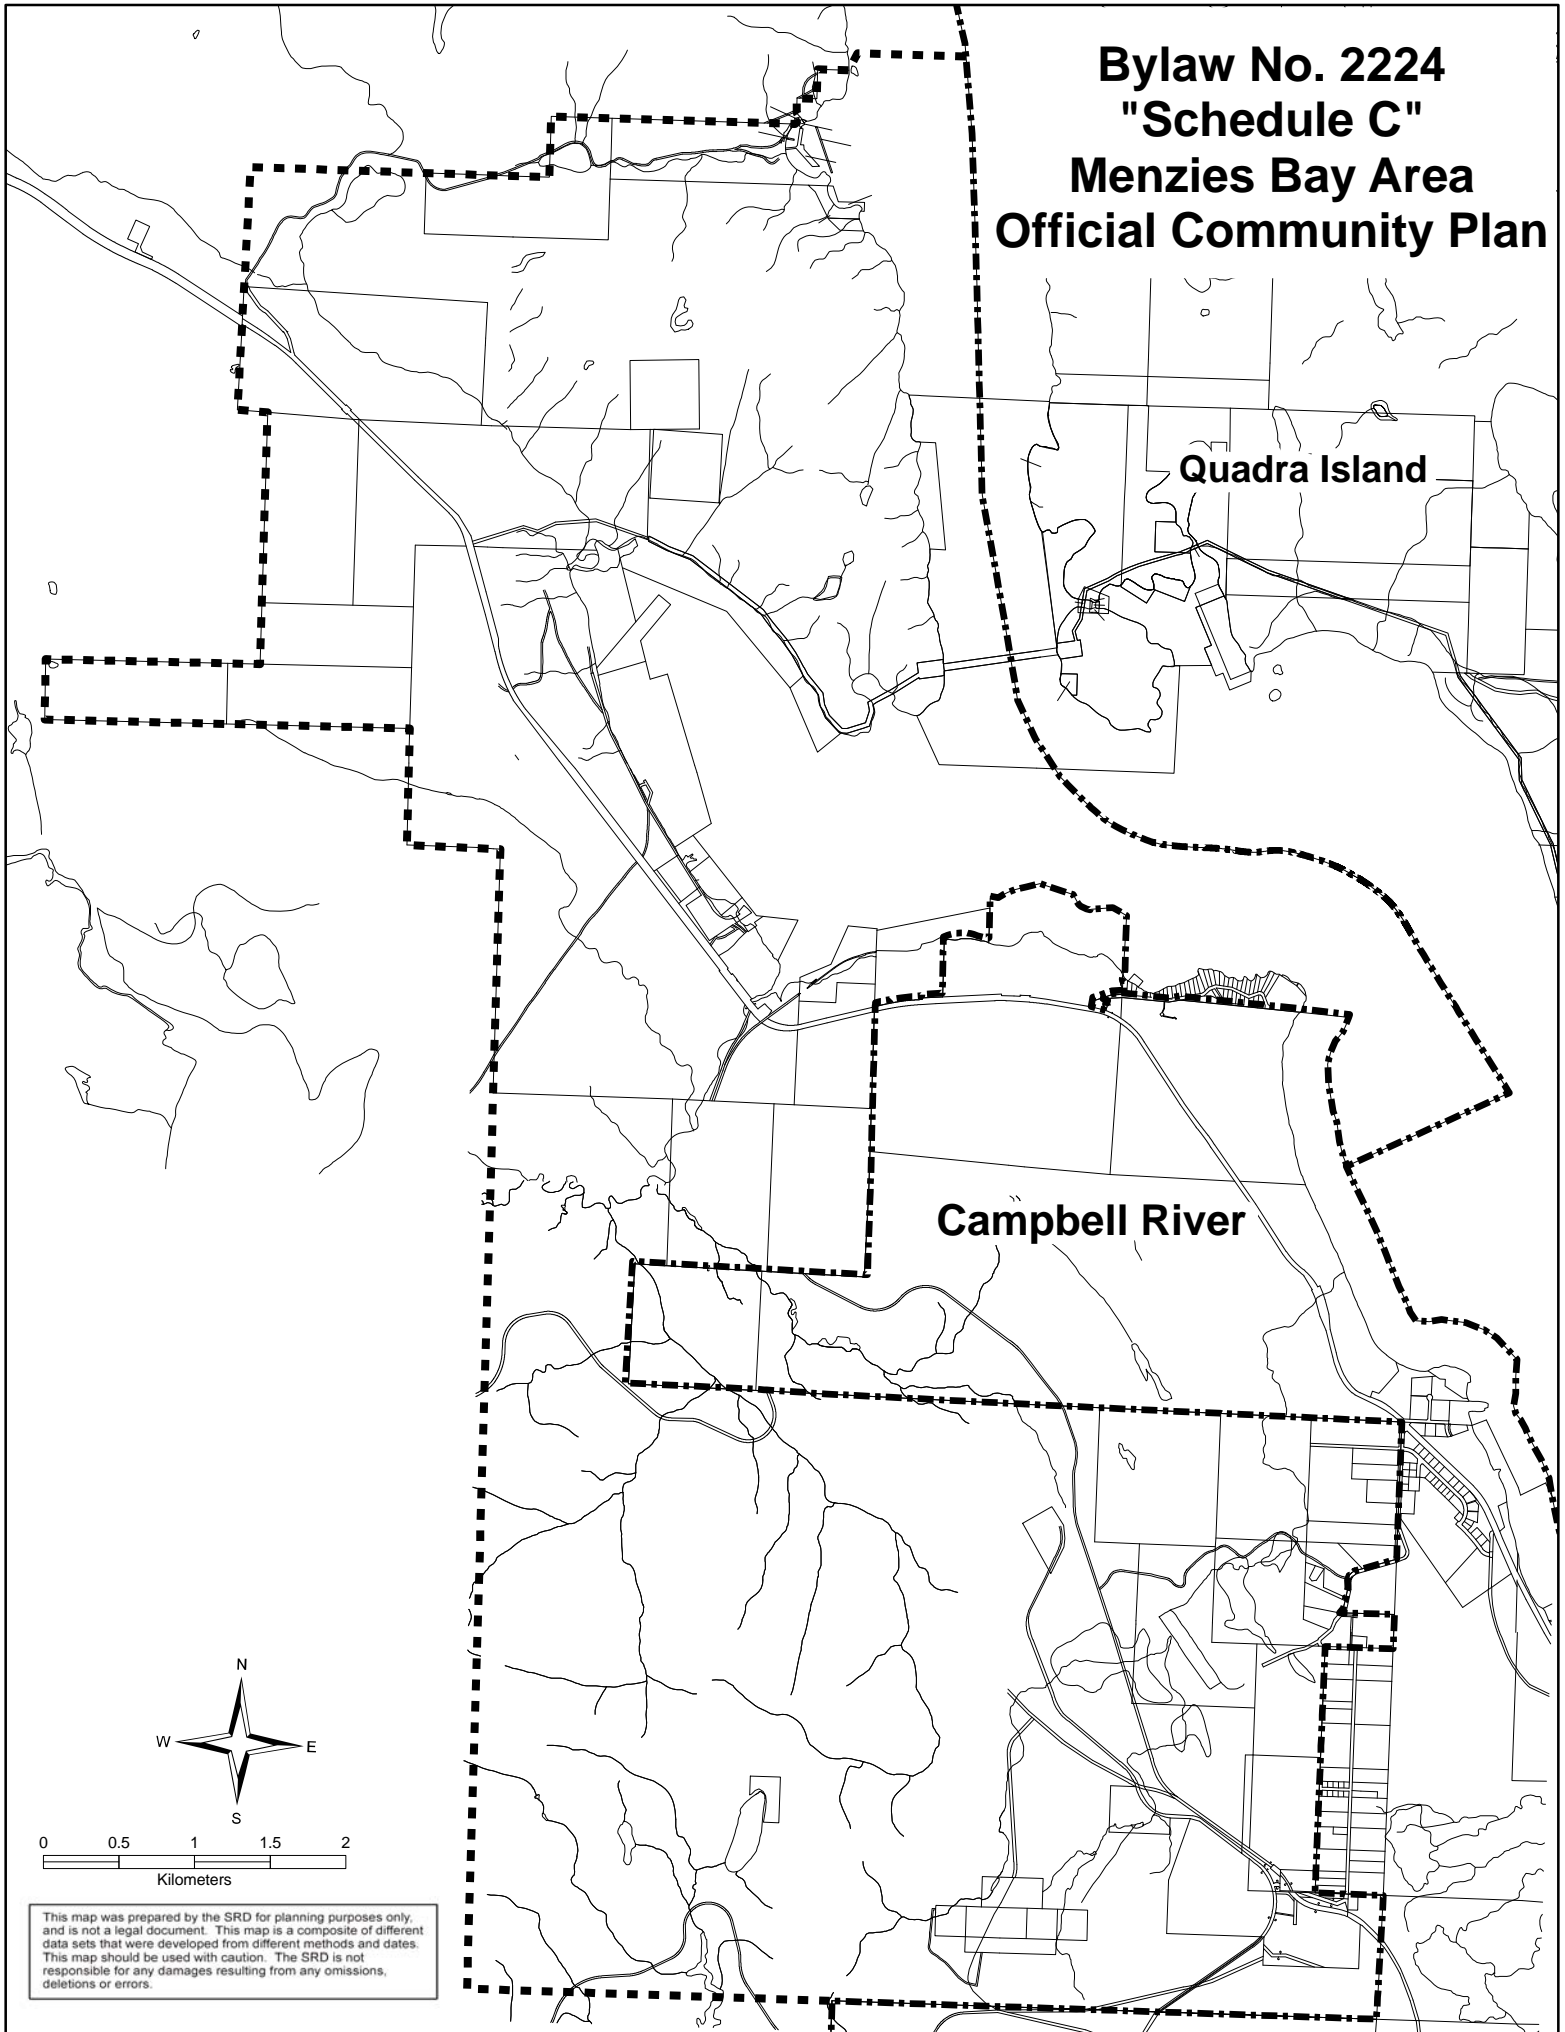

**Bylaw No. 2224  
"Schedule C"  
Menzies Bay Area  
Official Community Plan**

**Quadra Island**

**Campbell River**

This map was prepared by the SRD for planning purposes only, and is not a legal document. This map is a composite of different data sets that were developed from different methods and dates. This map should be used with caution. The SRD is not responsible for any damages resulting from any omissions, deletions or errors.