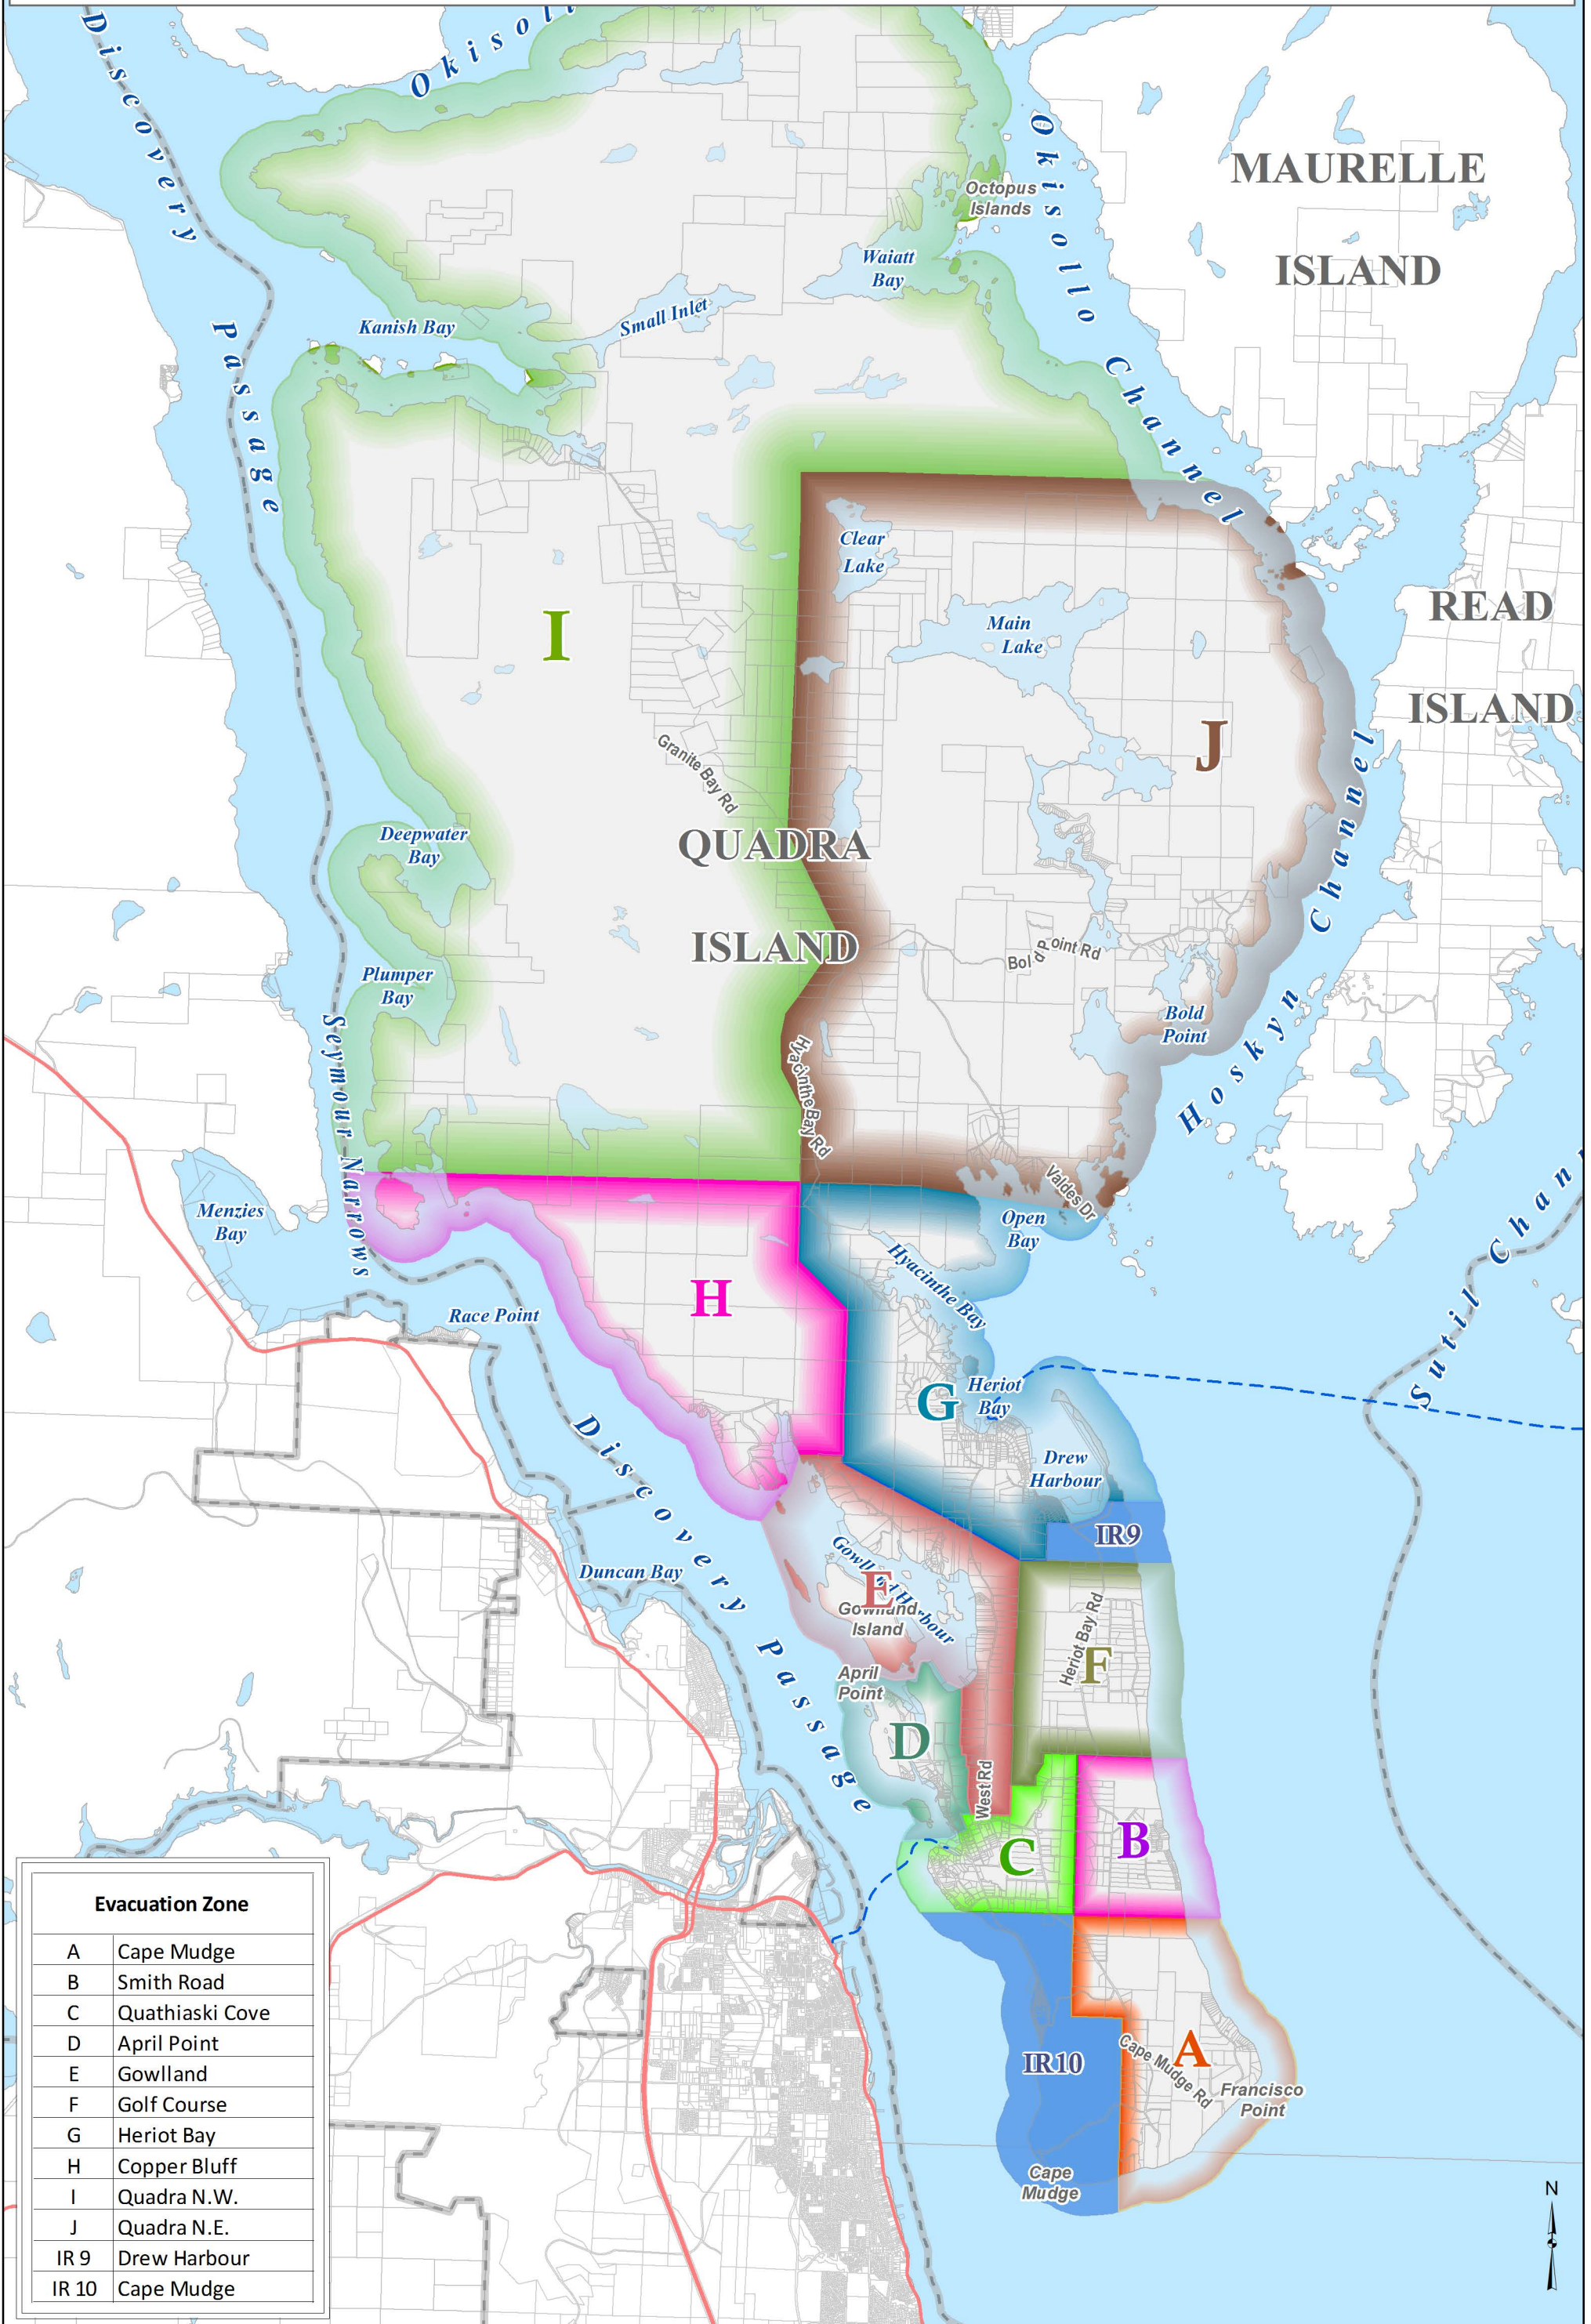

Quadra Island Evacuation Map

To receive free Quadra Island emergency notifications visit: <http://strathconard.connectrocket.com>

Evacuation Zone	
A	Cape Mudge
B	Smith Road
C	Quathiaski Cove
D	April Point
E	Gowlland
F	Golf Course
G	Heriot Bay
H	Copper Bluff
I	Quadra N.W.
J	Quadra N.E.
IR 9	Drew Harbour
IR 10	Cape Mudge